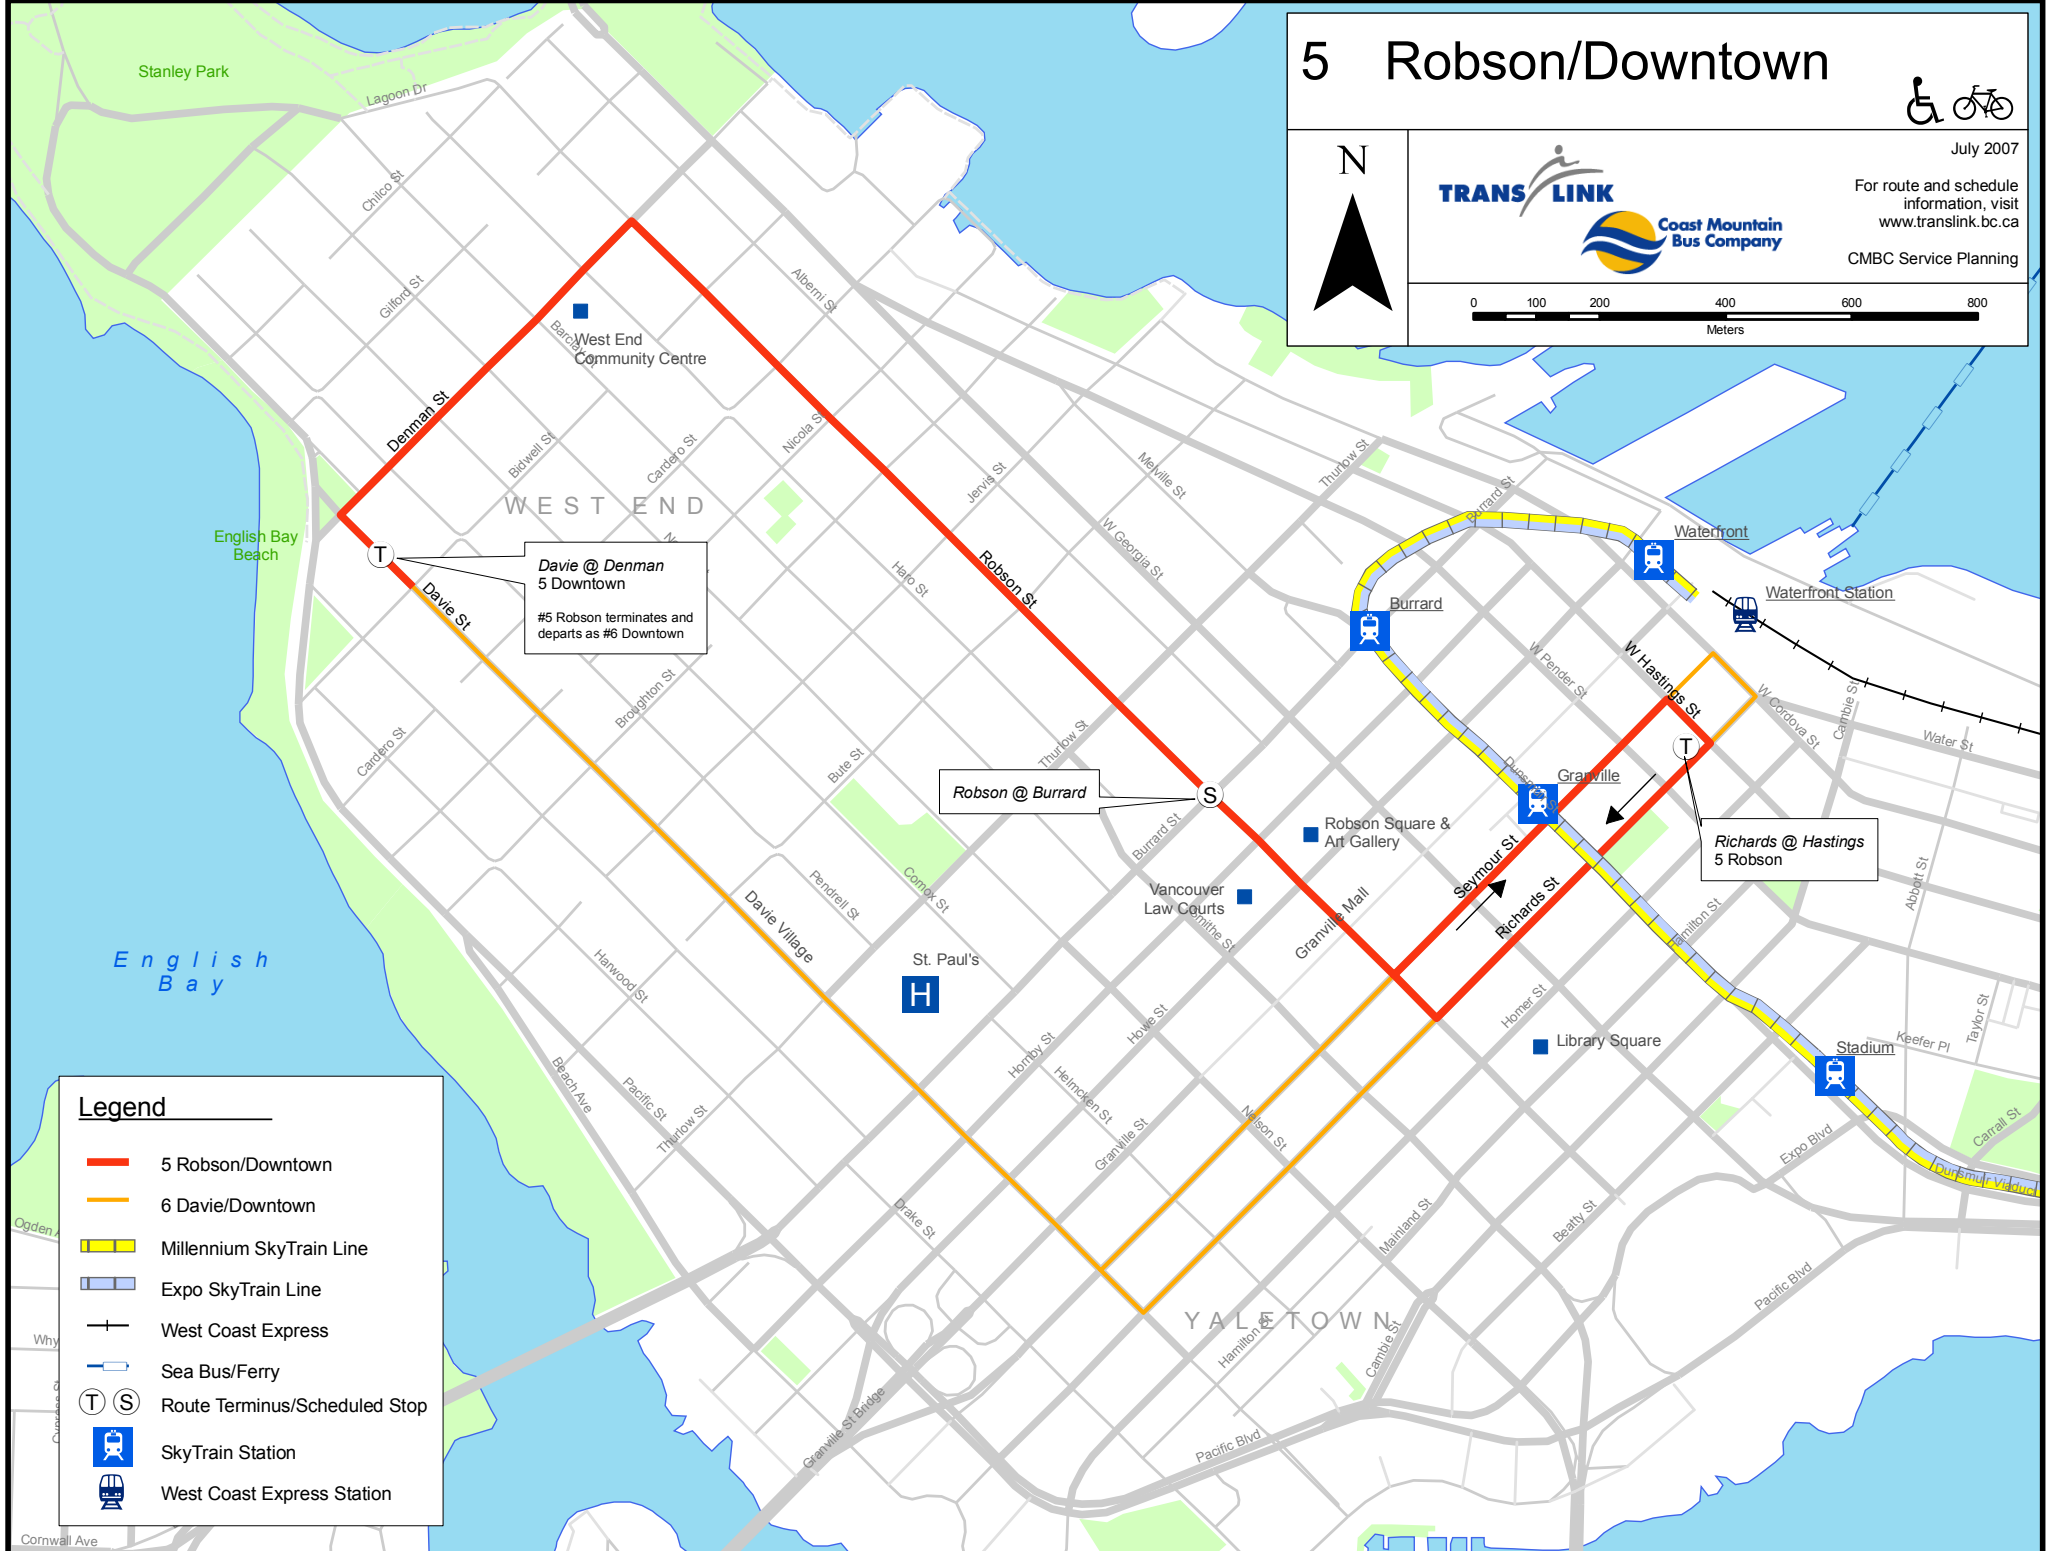

5 Robson/Downtown

July 2007

For route and schedule information, visit www.translink.bc.ca

CMBC Service Planning

**Davie @ Denman
5 Downtown**
#5 Robson terminates and
departs as #6 Downtown

Robson @ Burrard

**Richards @ Hastings
5 Robson**

Legend

- 5 Robson/Downtown
- 6 Davie/Downtown
- Millennium SkyTrain Line
- Expo SkyTrain Line
- West Coast Express
- Sea Bus/Ferry
- T S Route Terminus/Scheduled Stop
- T SkyTrain Station
- WCE West Coast Express Station