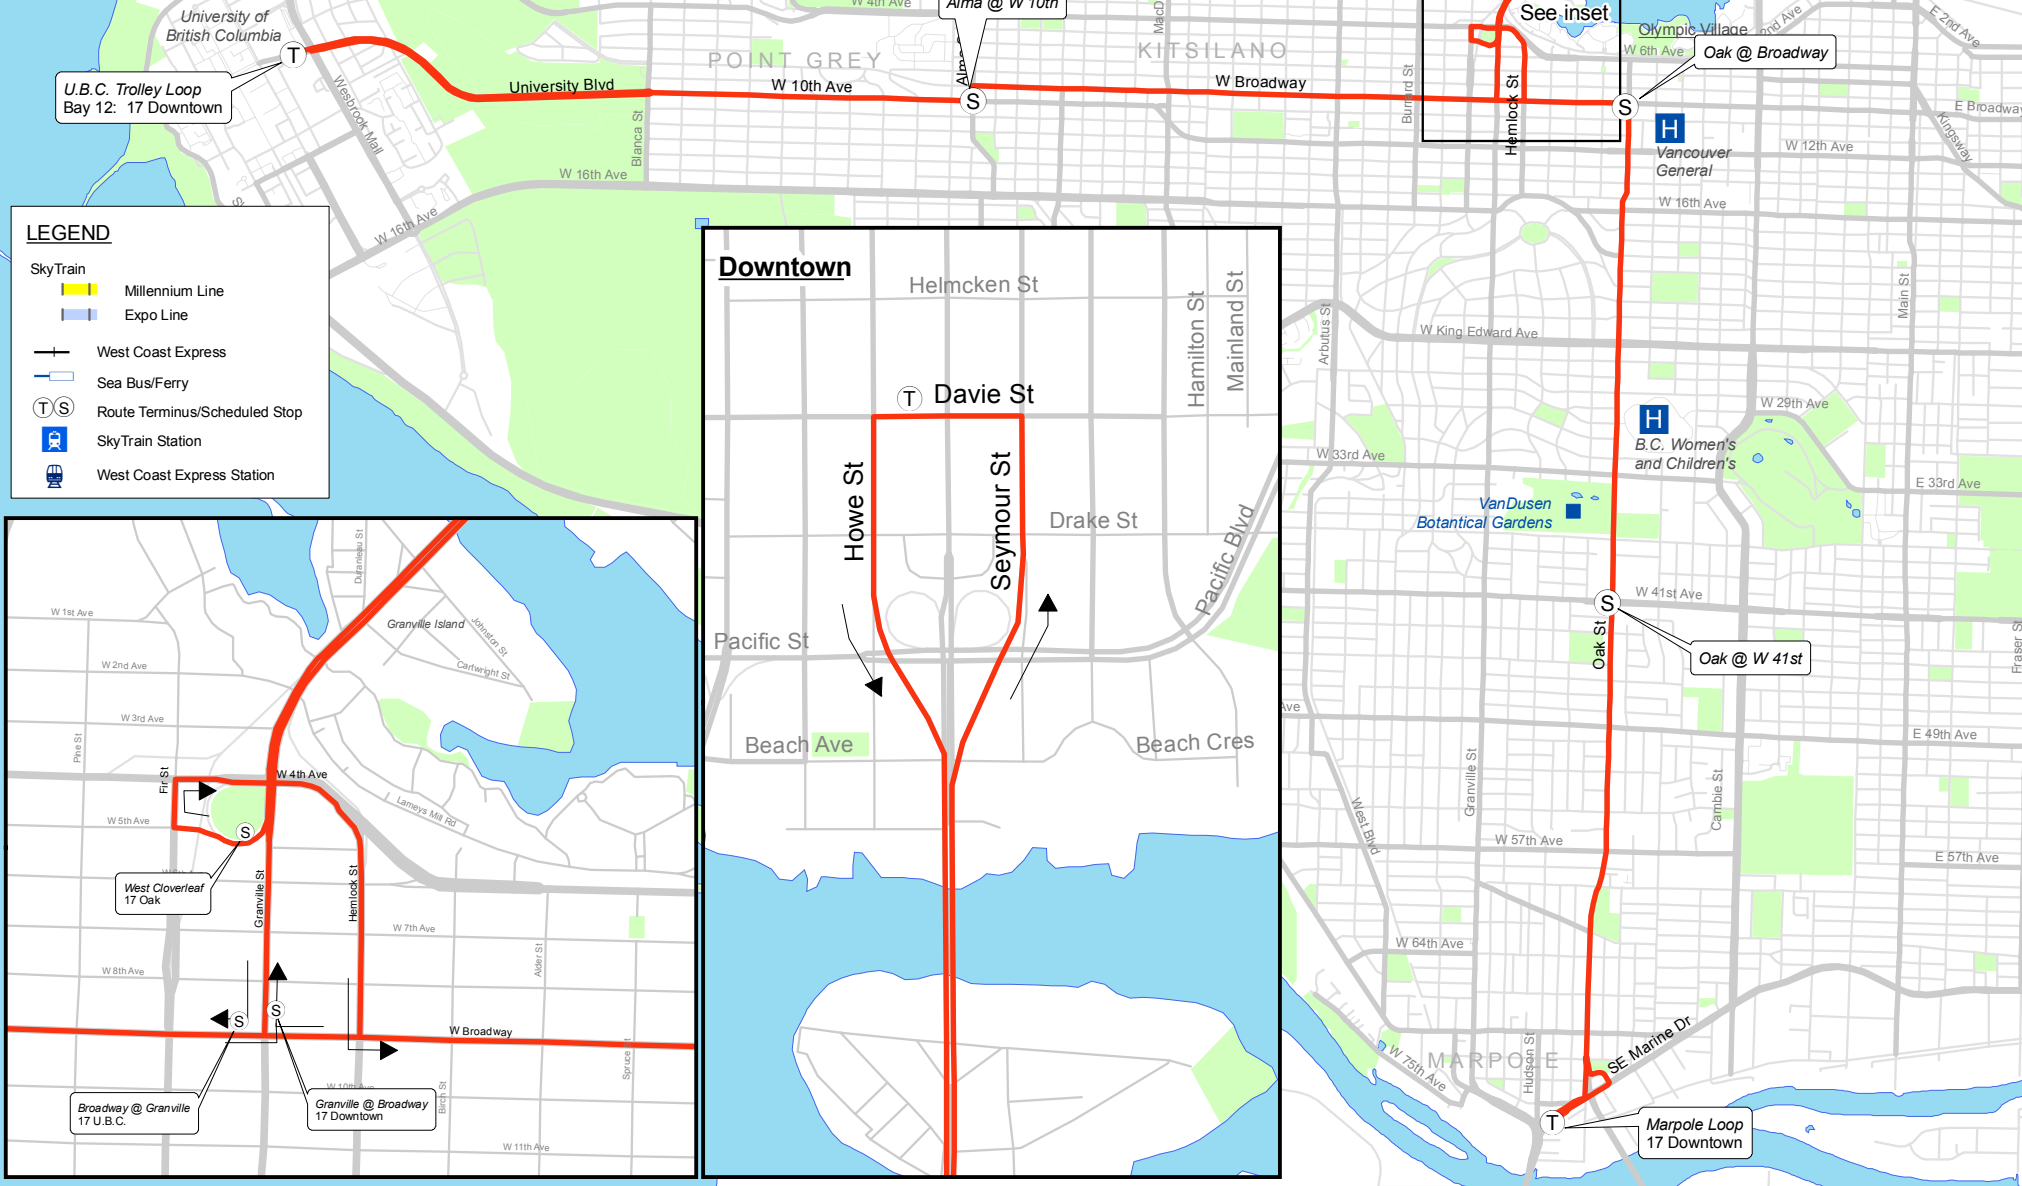

17 Downtown/Oak/U.B.C.

*** Temporary Routing due to construction until further notice

August 2009
For route and schedule information, visit www.translink.ca

CMBC Service Planning

LEGEND

- SkyTrain**
 - Millennium Line
 - Expo Line
- West Coast Express
- Sea Bus/Ferry
- Route Terminus/Scheduled Stop
- SkyTrain Station
- West Coast Express Station