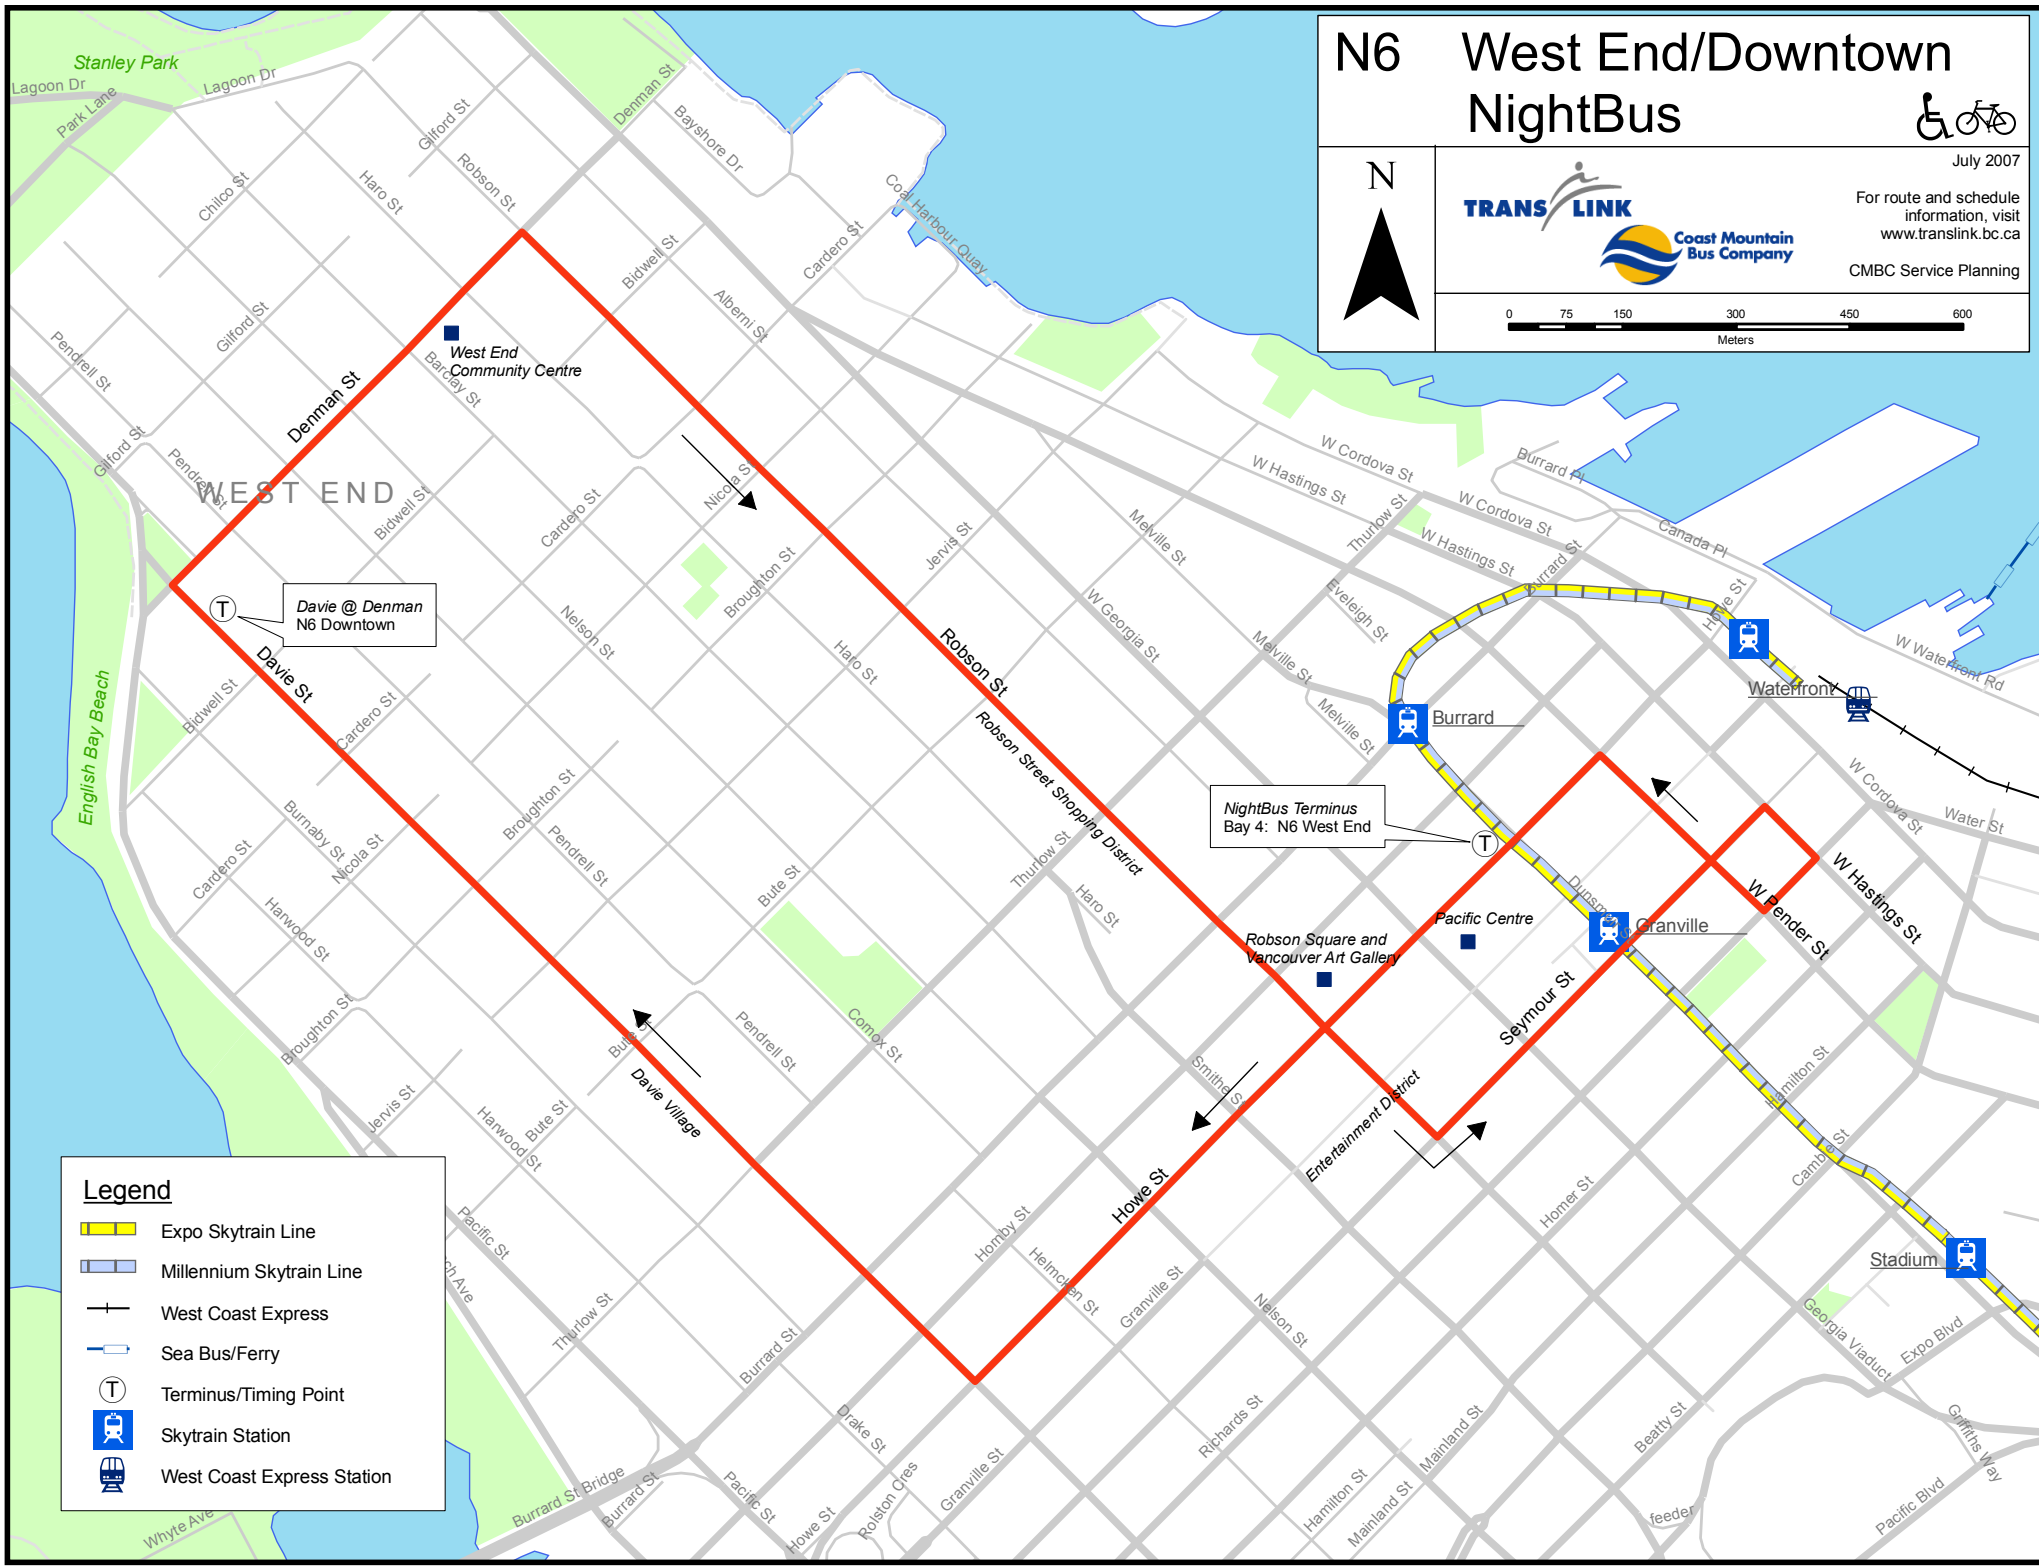

# N6 West End/Downtown NightBus

July 2007

For route and schedule information, visit [www.translink.bc.ca](http://www.translink.bc.ca)

CMBC Service Planning

**Davie @ Denman  
N6 Downtown**

**NightBus Terminus  
Bay 4: N6 West End**

**Legend**

- Expo Skytrain Line
- Millennium Skytrain Line
- West Coast Express
- Sea Bus/Ferry
- Terminus/Timing Point
- Skytrain Station
- West Coast Express Station