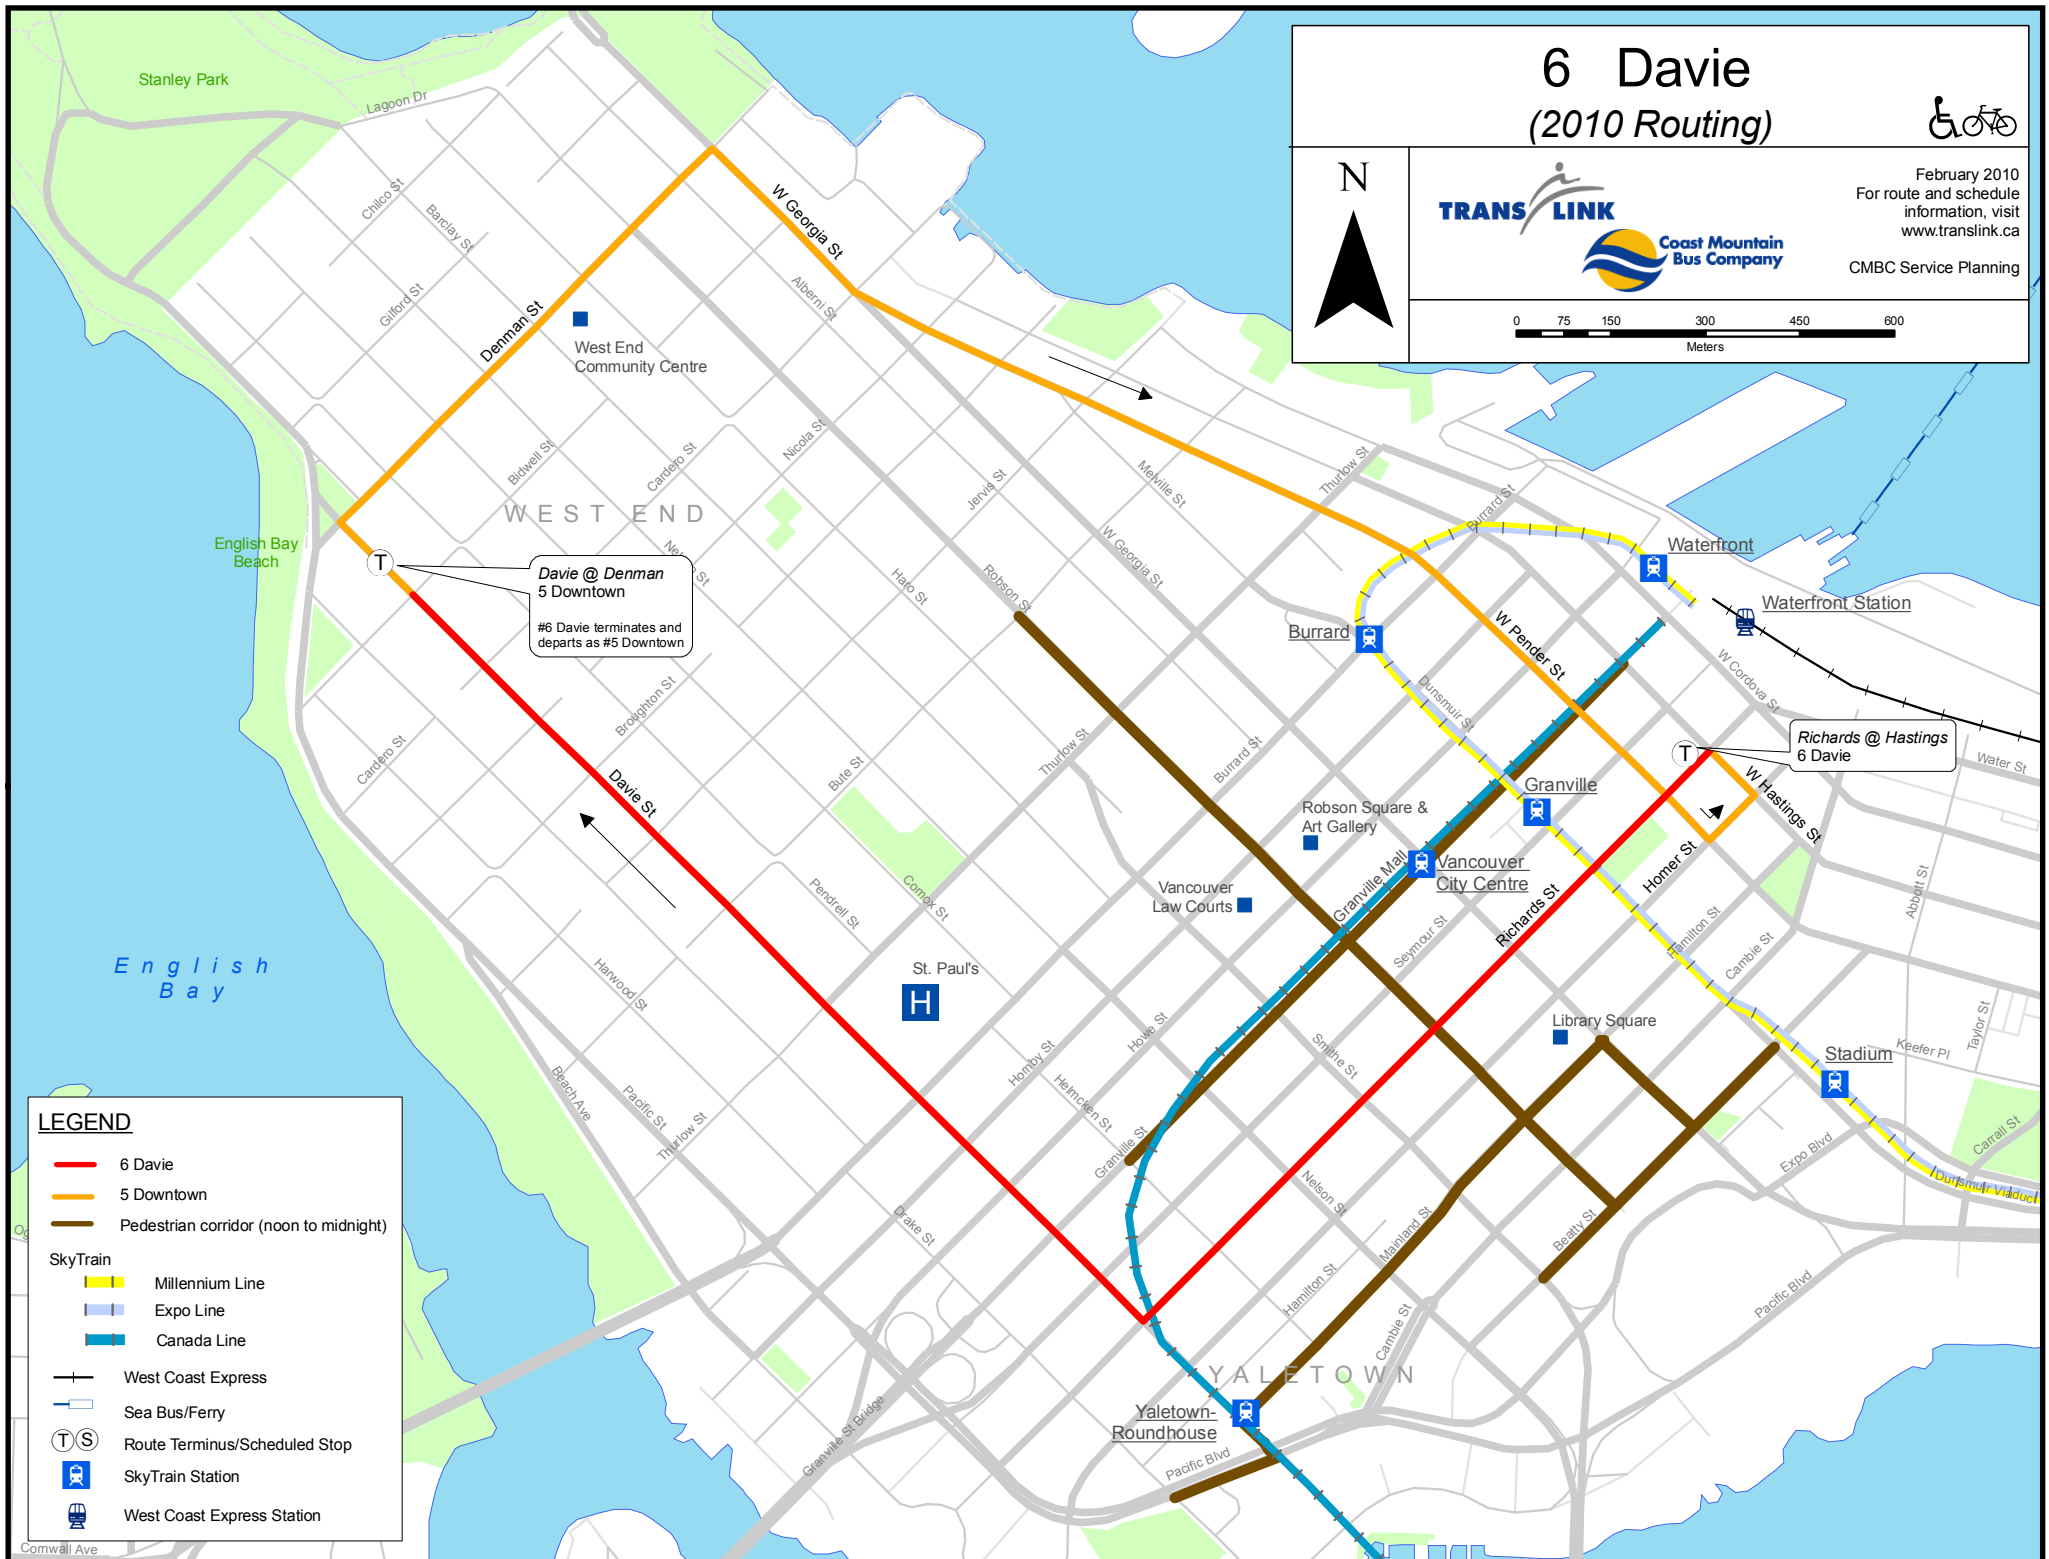

6 Davie (2010 Routing)

February 2010
For route and schedule
information, visit
www.translink.ca

CMBC Service Planning

LEGEND

- 6 Davie
- 5 Downtown
- Pedestrian corridor (noon to midnight)
- SkyTrain**
- Millennium Line
- Expo Line
- Canada Line
- West Coast Express
- Sea Bus/Ferry
- T S Route Terminus/Scheduled Stop
- SkyTrain Station
- West Coast Express Station

**Davie @ Denman
5 Downtown**
#6 Davie terminates and
departs as #5 Downtown

**Richards @ Hastings
6 Davie**