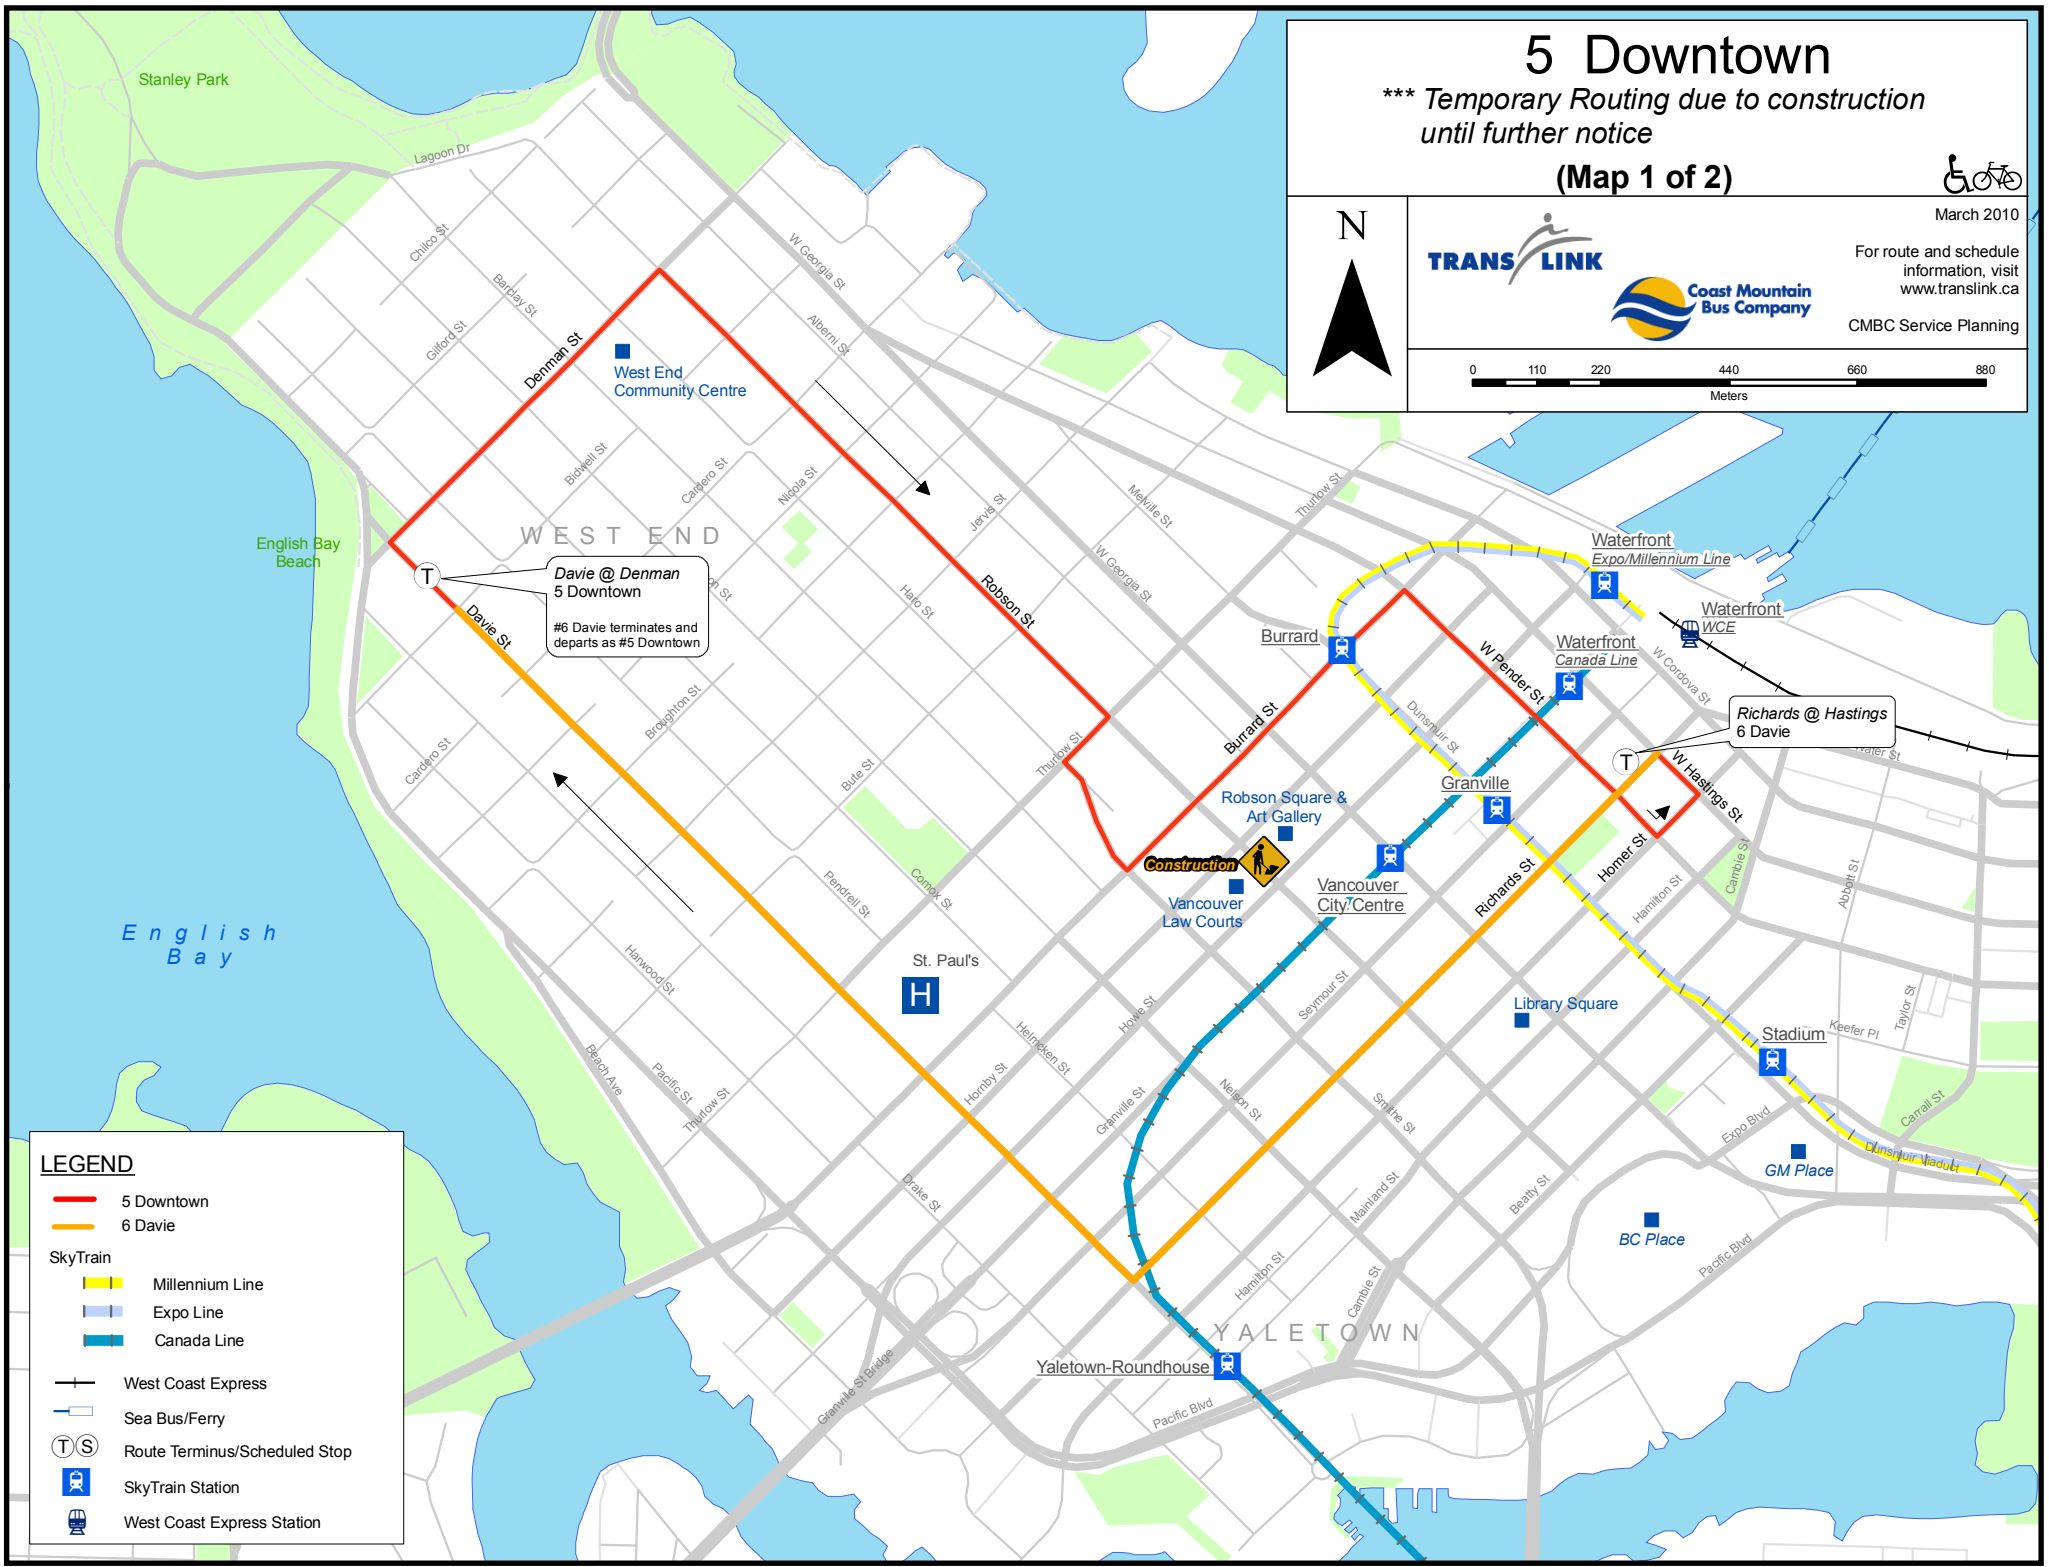

**LEGEND**

- 5 Downtown
- 6 Davie
- SkyTrain**
- Millennium Line
- Expo Line
- Canada Line
- West Coast Express
- Sea Bus/Ferry
- T S Route Terminus/Scheduled Stop
- ST SkyTrain Station
- WCE West Coast Express Station

**LEGEND**

- 5 Robson
- 6 Downtown
- SkyTrain**
- Millennium Line
- Expo Line
- Canada Line
- West Coast Express
- Sea Bus/Ferry
- T S Route Terminus/Scheduled Stop
- SkyTrain Station
- West Coast Express Station

**LEGEND**

- 6 Downtown
- 5 Robson
- SkyTrain**
- Millennium Line
- Expo Line
- Canada Line
- West Coast Express
- Sea Bus/Ferry
- T S Route Terminus/Scheduled Stop
- ST SkyTrain Station
- WCE West Coast Express Station

**LEGEND**

- 6 Davie
- 5 Downtown
- SkyTrain**
- Millennium Line
- Expo Line
- Canada Line
- West Coast Express
- Sea Bus/Ferry
- T S Route Terminus/Scheduled Stop
- ST SkyTrain Station
- WCE West Coast Express Station