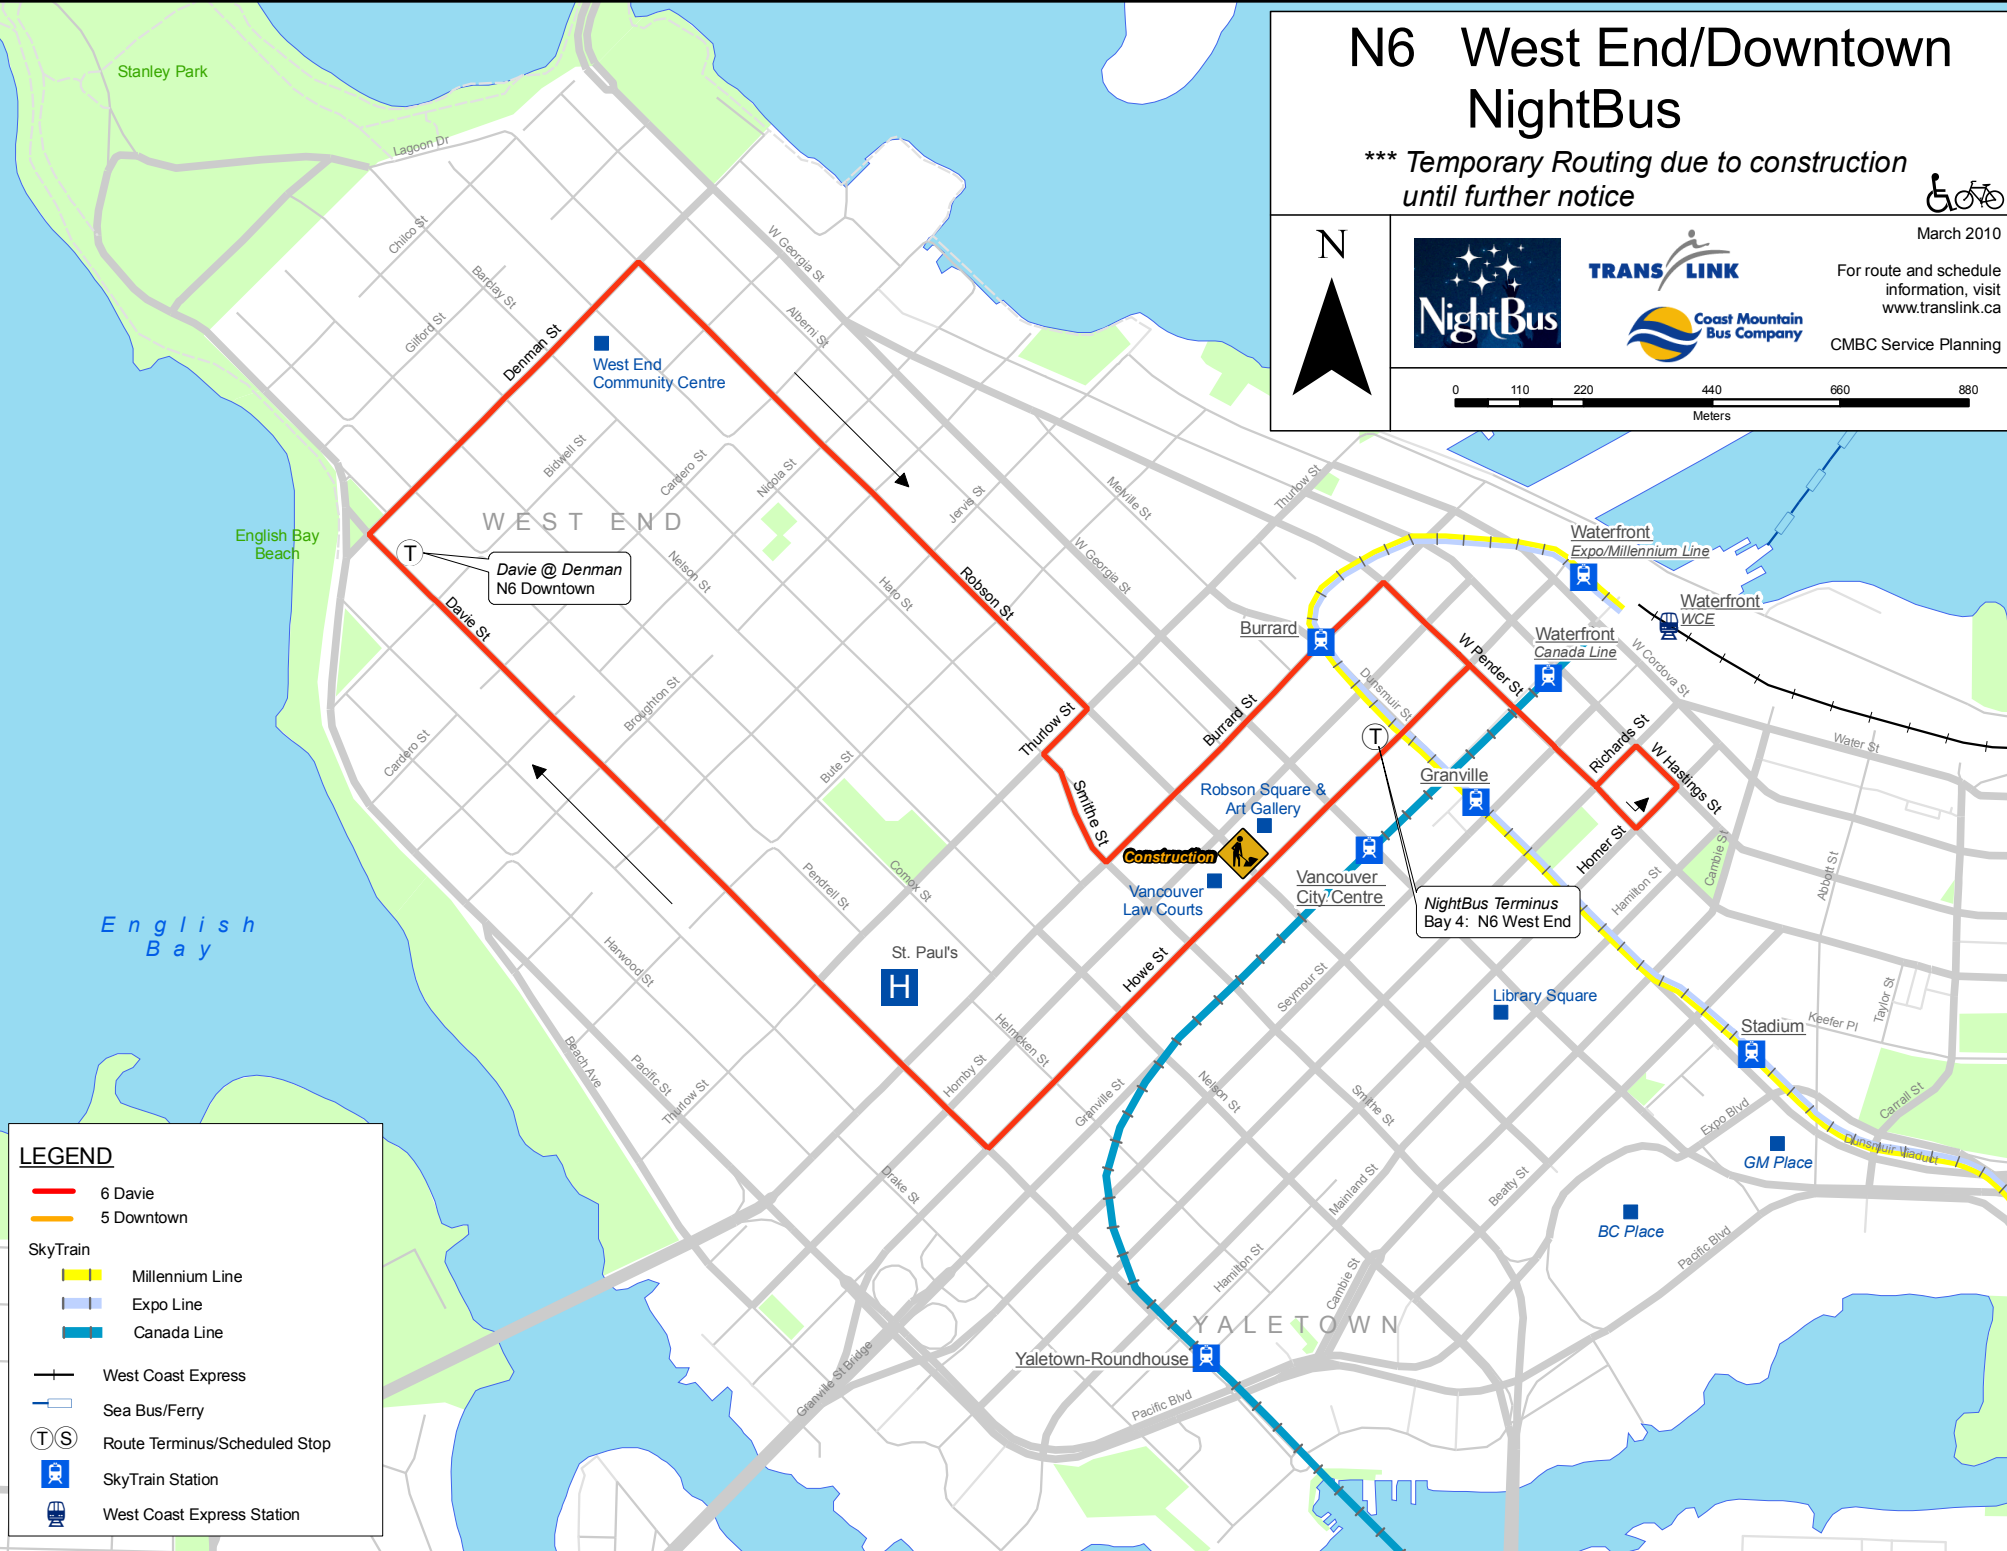

**LEGEND**

- 6 Downtown
- 5 Robson
- SkyTrain**
- Millennium Line
- Expo Line
- Canada Line
- West Coast Express
- Sea Bus/Ferry
- T S Route Terminus/Scheduled Stop
- ST SkyTrain Station
- WCE West Coast Express Station

**LEGEND**

- 6 Davie
- 5 Downtown
- SkyTrain**
- Millennium Line
- Expo Line
- Canada Line
- West Coast Express
- Sea Bus/Ferry
- Route Terminus/Scheduled Stop
- SkyTrain Station
- West Coast Express Station

# N6 West End/Downtown NightBus

\*\*\* Temporary Routing due to construction until further notice

March 2010

For route and schedule information, visit [www.translink.ca](http://www.translink.ca)

CMBC Service Planning

**LEGEND**

- 6 Davie
- 5 Downtown
- SkyTrain**
- Millennium Line
- Expo Line
- Canada Line
- West Coast Express
- Sea Bus/Ferry
- T S Route Terminus/Scheduled Stop
- ST SkyTrain Station
- WCE West Coast Express Station