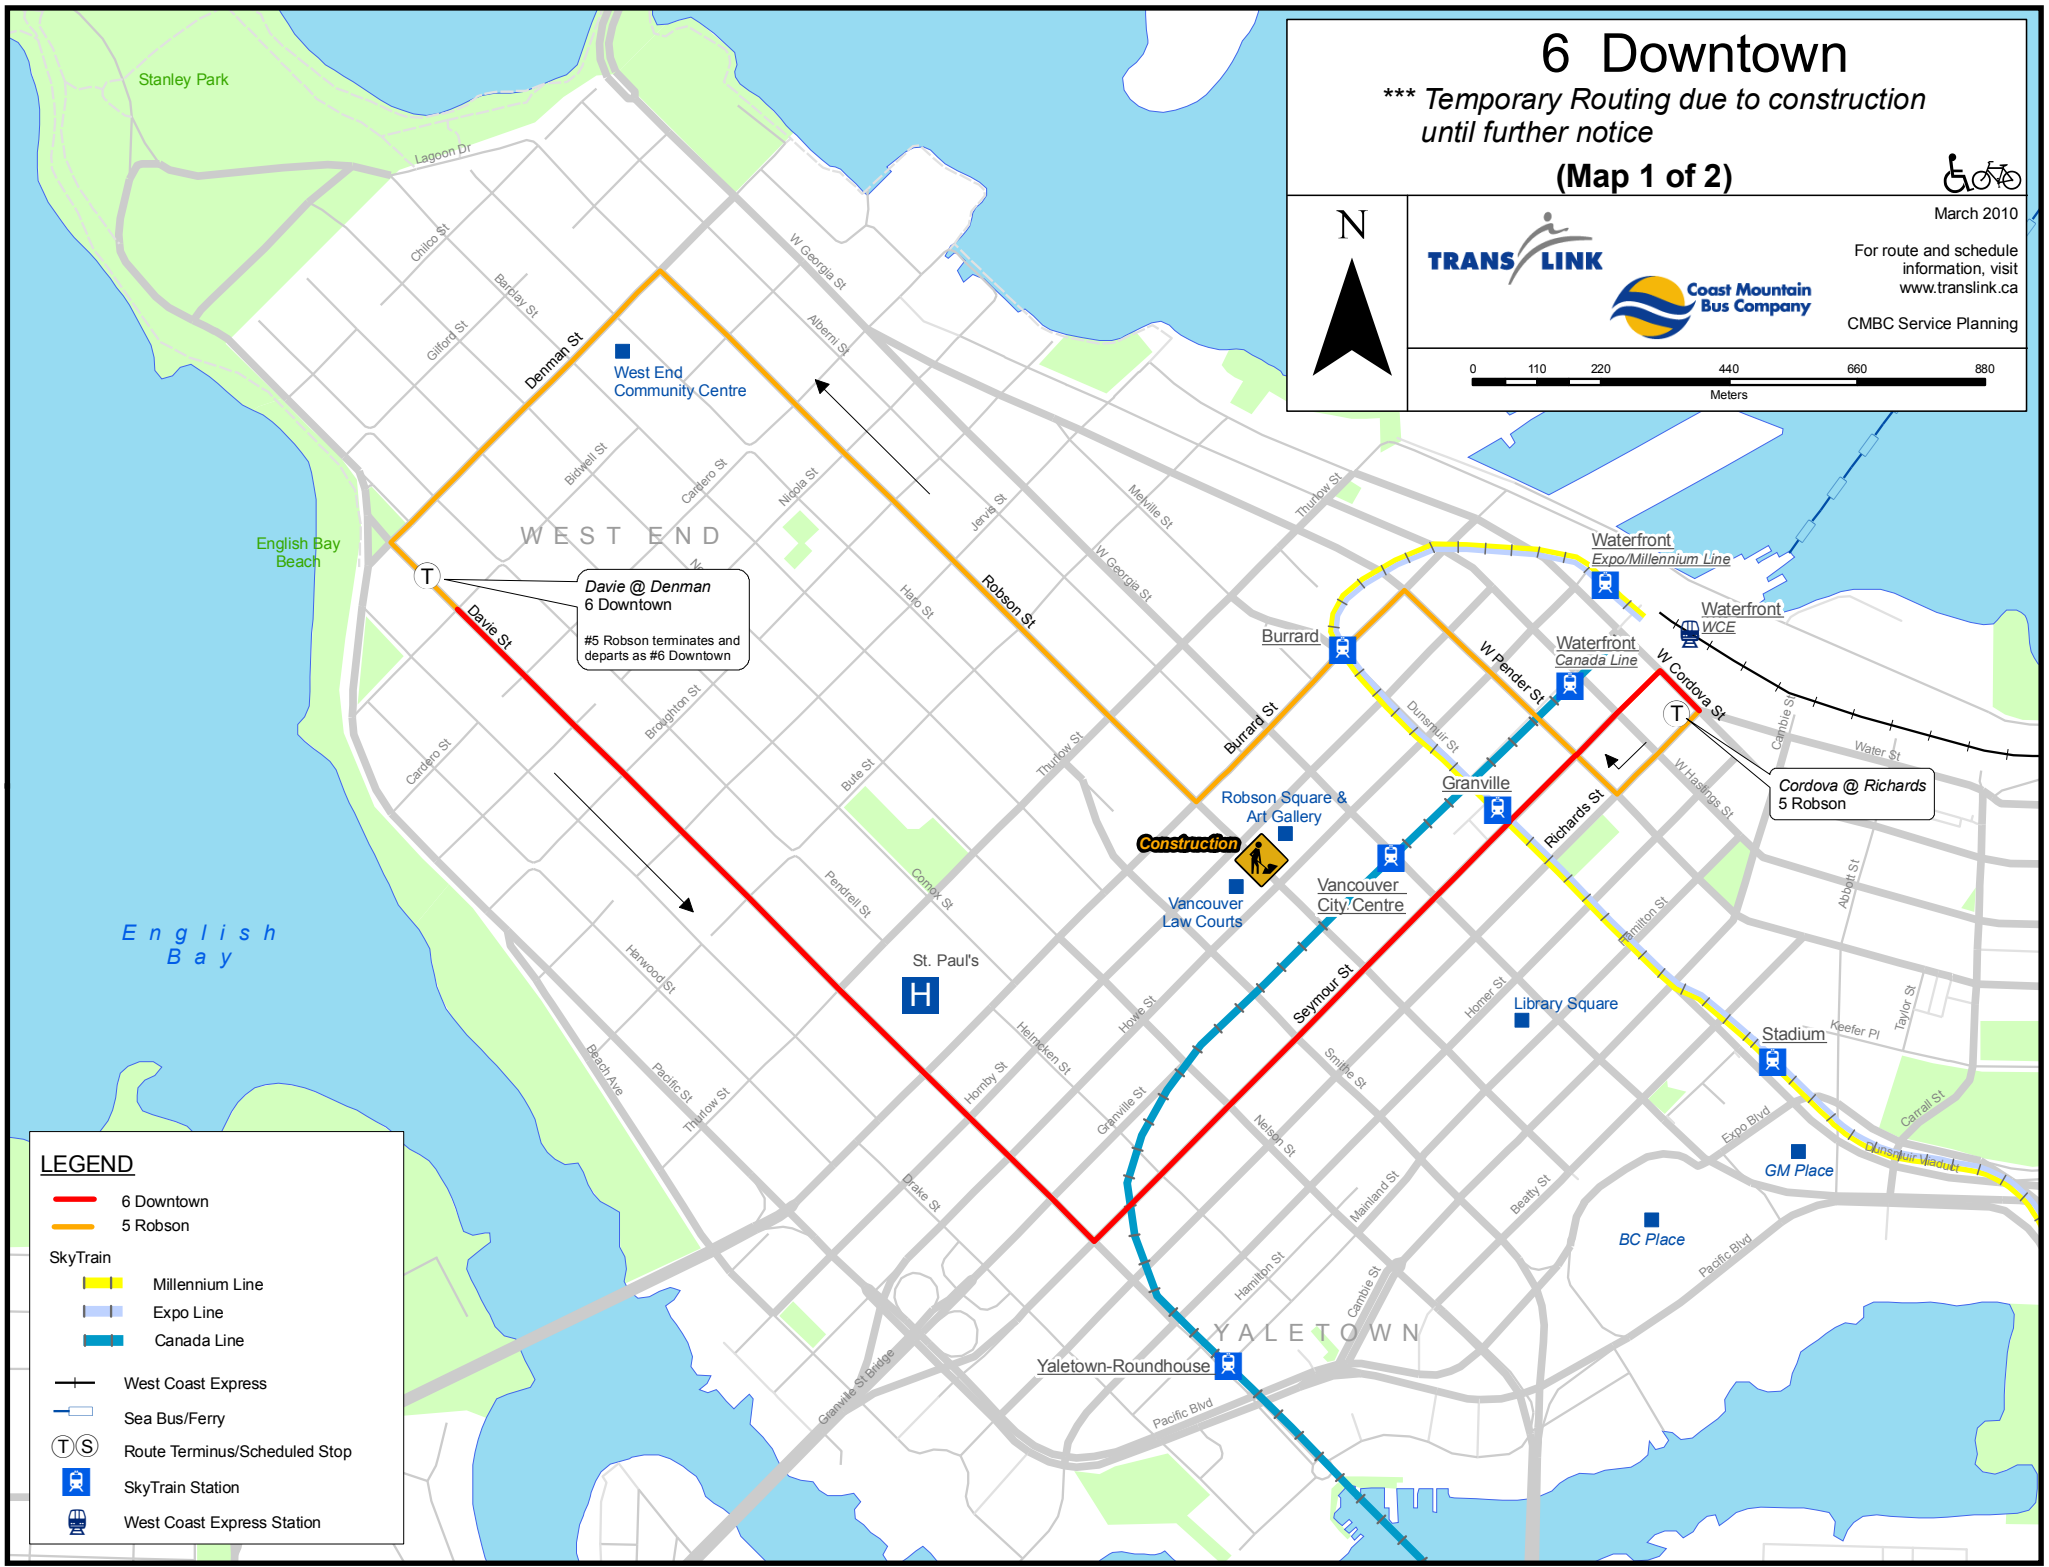

**LEGEND**

- 5 Robson
- 6 Downtown
- SkyTrain**
- Millennium Line
- Expo Line
- Canada Line
- West Coast Express
- Sea Bus/Ferry
- T S Route Terminus/Scheduled Stop
- SkyTrain Station
- West Coast Express Station

# 6 Downtown

\*\*\* Temporary Routing due to construction until further notice

(Map 1 of 2)

March 2010

For route and schedule information, visit [www.translink.ca](http://www.translink.ca)

CMBC Service Planning

**LEGEND**

- 6 Downtown
- 5 Robson
- SkyTrain**
- Millennium Line
- Expo Line
- Canada Line
- West Coast Express
- Sea Bus/Ferry
- T S Route Terminus/Scheduled Stop
- ST SkyTrain Station
- WCE West Coast Express Station

**LEGEND**

- 6 Davie
- 5 Downtown
- SkyTrain**
- Millennium Line
- Expo Line
- Canada Line
- West Coast Express
- Sea Bus/Ferry
- Route Terminus/Scheduled Stop
- SkyTrain Station
- West Coast Express Station