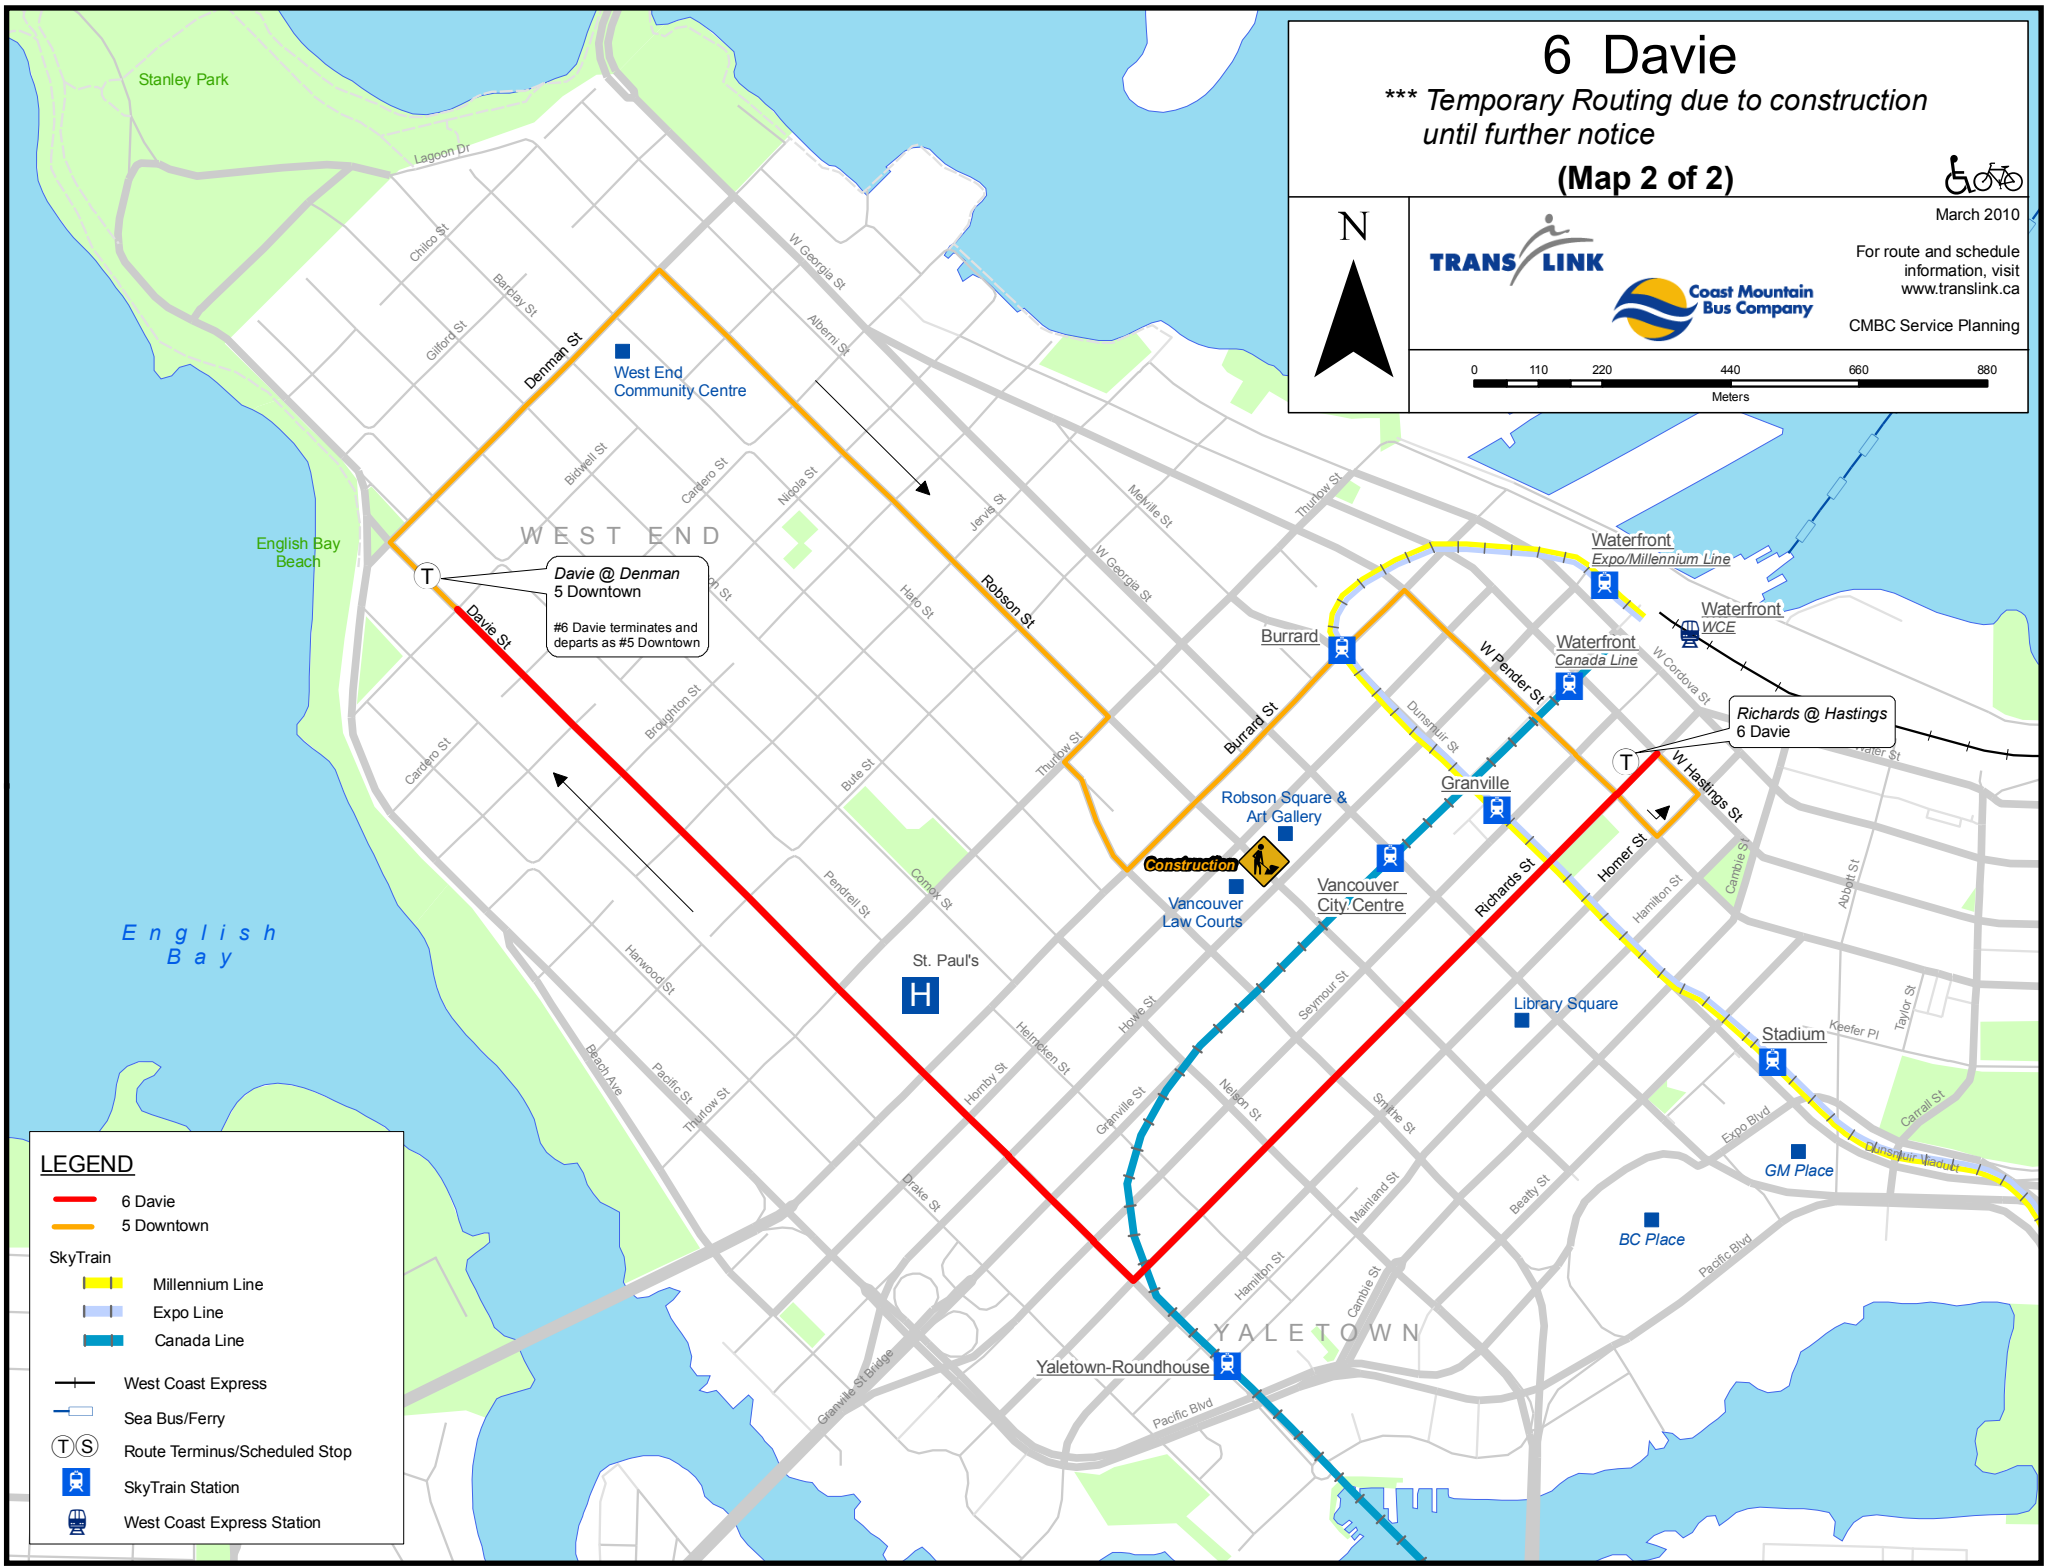

**LEGEND**

- 6 Downtown
- 5 Robson
- SkyTrain**
- Millennium Line
- Expo Line
- Canada Line
- West Coast Express
- Sea Bus/Ferry
- T S Route Terminus/Scheduled Stop
- ST SkyTrain Station
- WCE West Coast Express Station

# 6 Davie

\*\*\* Temporary Routing due to construction until further notice

(Map 2 of 2)

March 2010

For route and schedule information, visit [www.translink.ca](http://www.translink.ca)

CMBC Service Planning

**LEGEND**

- 6 Davie
- 5 Downtown
- SkyTrain**
- Millennium Line
- Expo Line
- Canada Line
- West Coast Express
- Sea Bus/Ferry
- Route Terminus/Scheduled Stop
- SkyTrain Station
- West Coast Express Station

**LEGEND**

- 6 Davie
- 5 Downtown
- SkyTrain**
- Millennium Line
- Expo Line
- Canada Line
- West Coast Express
- Sea Bus/Ferry
- T S Route Terminus/Scheduled Stop
- ST SkyTrain Station
- WCE West Coast Express Station