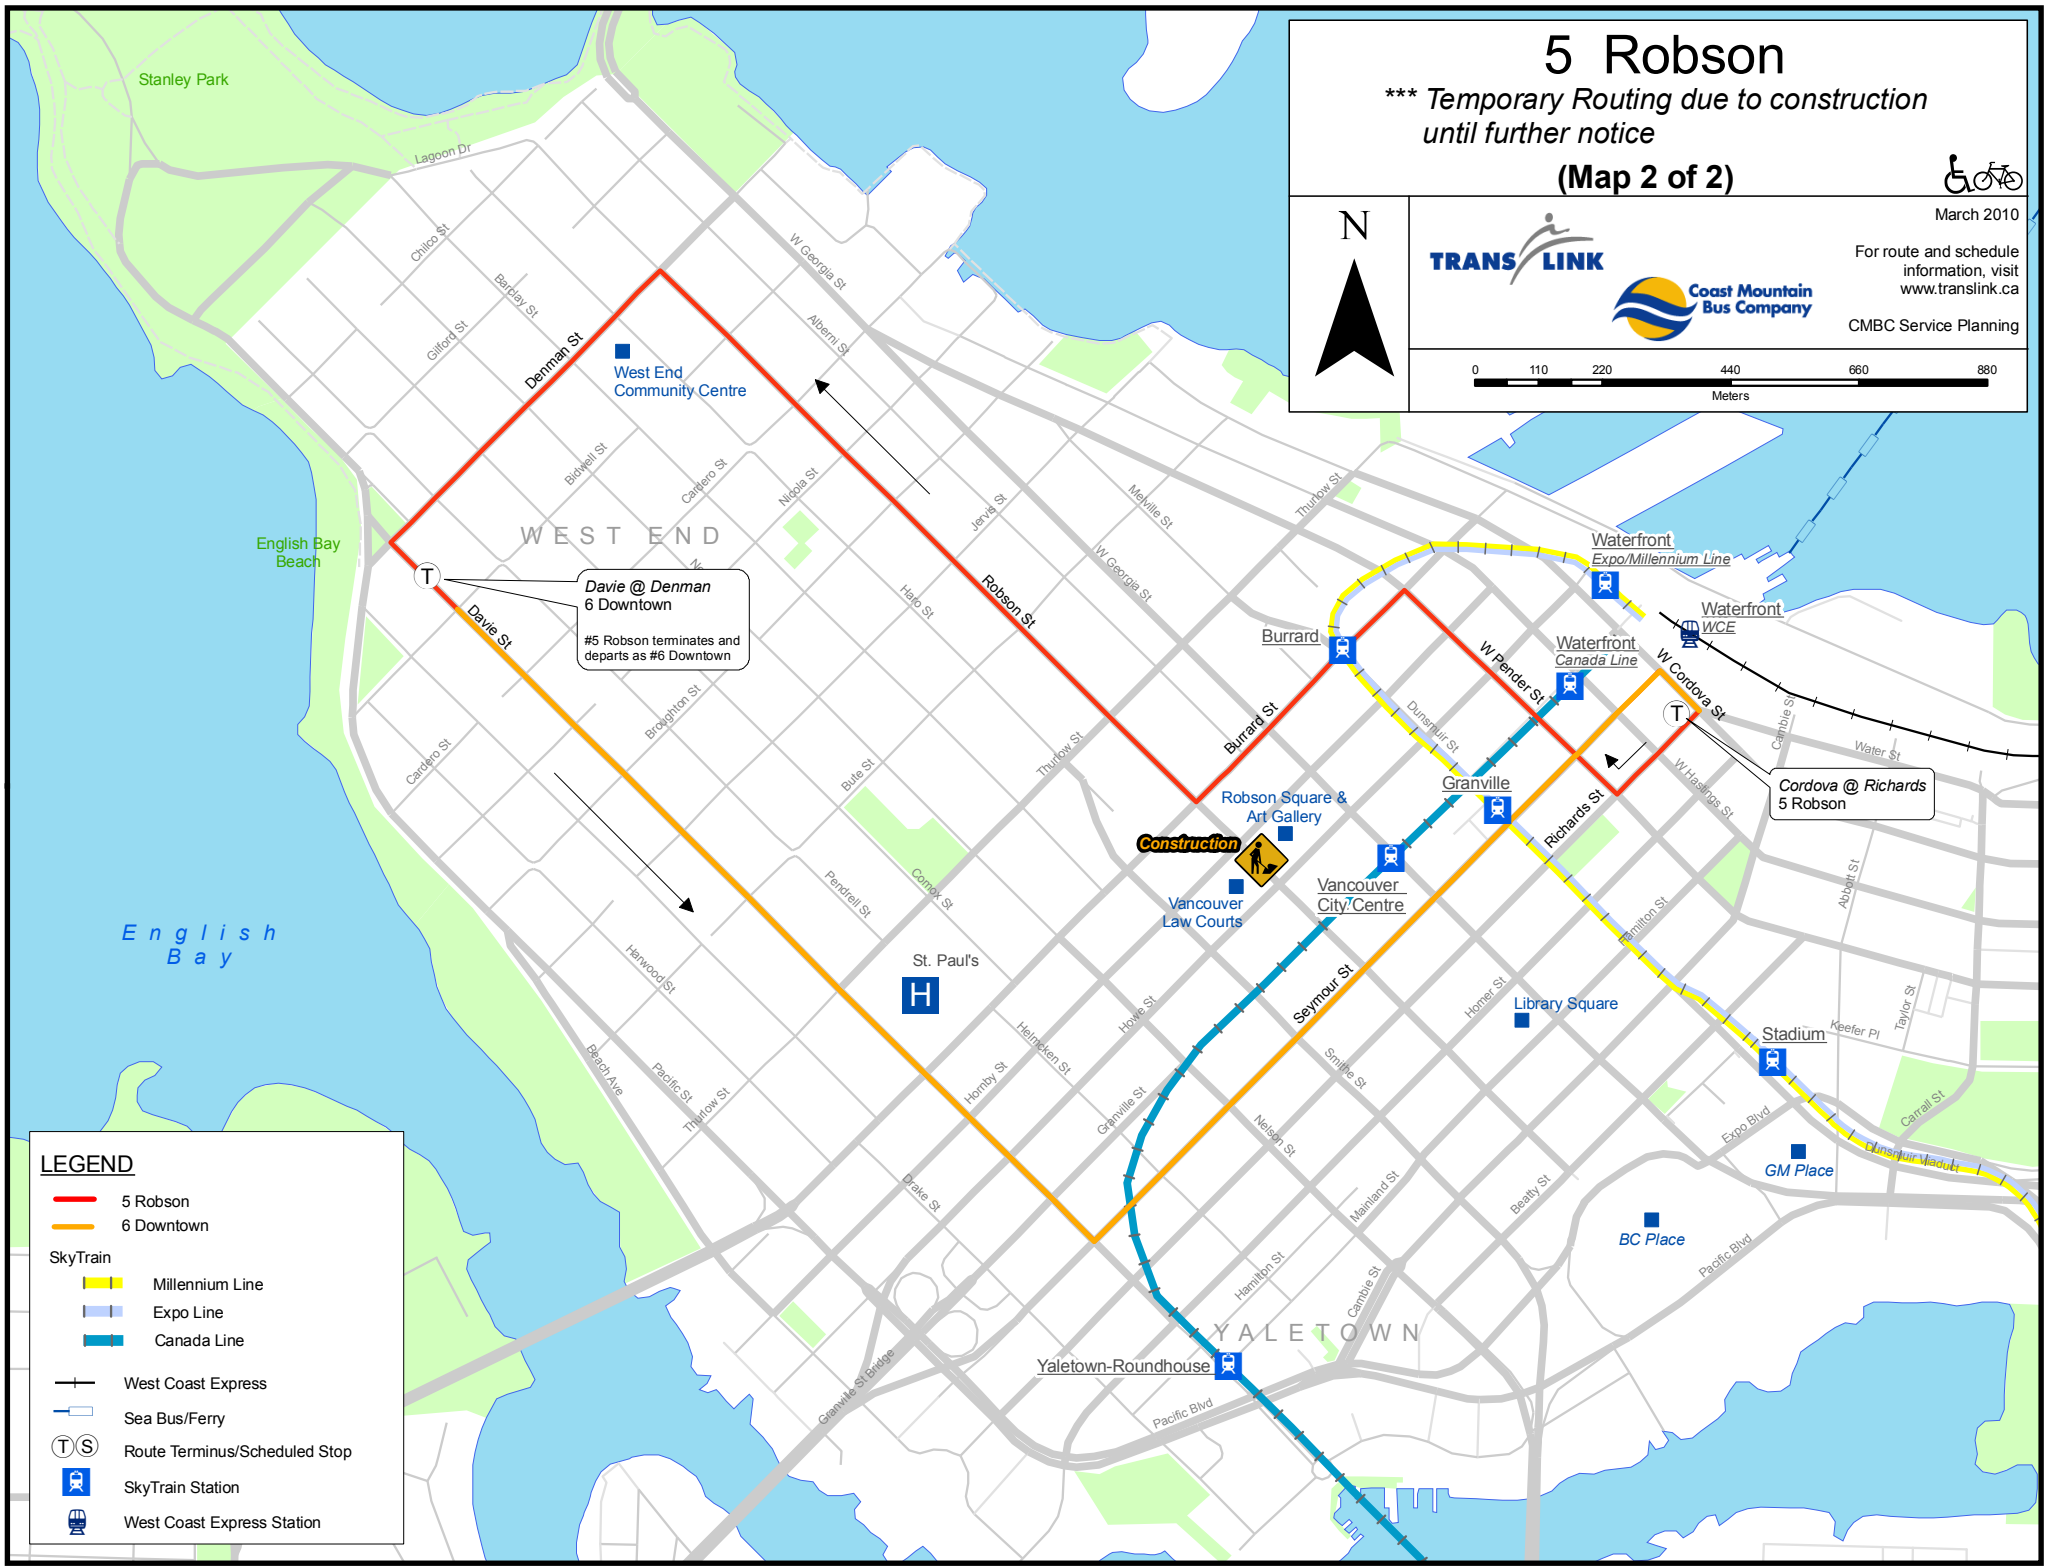

**LEGEND**

- 5 Downtown
- 6 Davie
- SkyTrain**
- Millennium Line
- Expo Line
- Canada Line
- West Coast Express
- Sea Bus/Ferry
- T S Route Terminus/Scheduled Stop
- ST SkyTrain Station
- WCE West Coast Express Station

# 5 Robson

\*\*\* Temporary Routing due to construction until further notice

(Map 2 of 2)

March 2010

For route and schedule information, visit [www.translink.ca](http://www.translink.ca)

CMBC Service Planning

**LEGEND**

- 5 Robson
- 6 Downtown
- SkyTrain**
- Millennium Line
- Expo Line
- Canada Line
- West Coast Express
- Sea Bus/Ferry
- T S Route Terminus/Scheduled Stop
- SkyTrain Station
- West Coast Express Station

**LEGEND**

- 6 Downtown
- 5 Robson
- SkyTrain**
- Millennium Line
- Expo Line
- Canada Line
- West Coast Express
- Sea Bus/Ferry
- T S Route Terminus/Scheduled Stop
- ST SkyTrain Station
- WCE West Coast Express Station