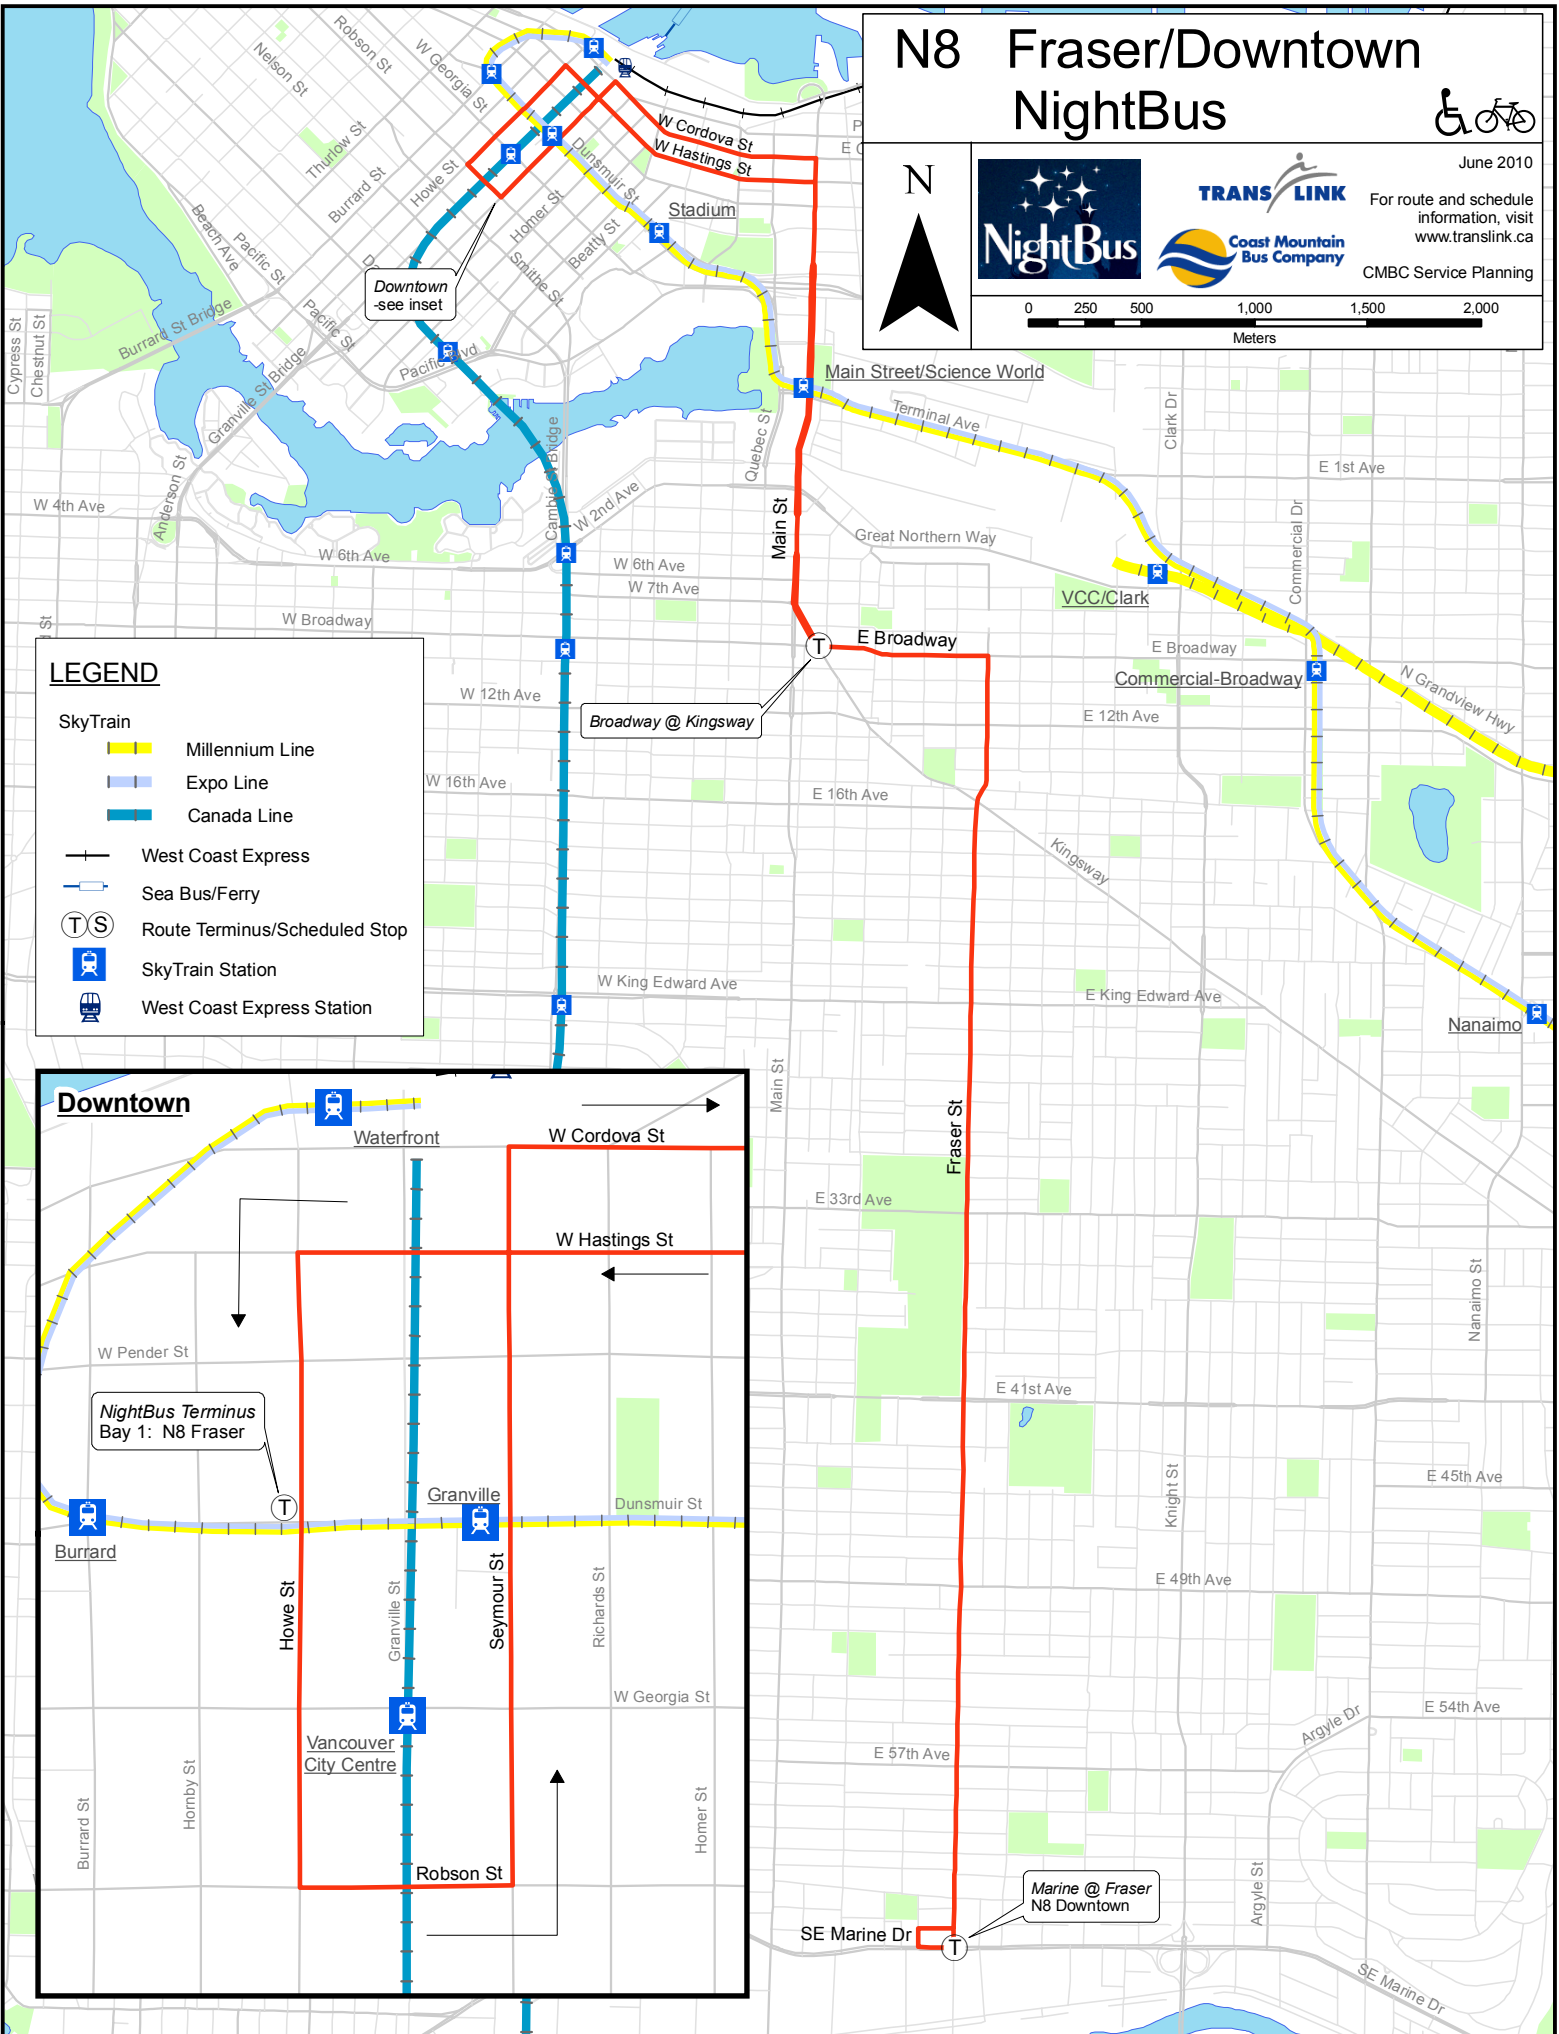

## LEGEND

- SkyTrain**
  - Millennium Line
  - Expo Line
  - Canada Line
- West Coast Express
- Sea Bus/Ferry
- Route Terminus/Scheduled Stop
- SkyTrain Station
- West Coast Express Station

NightBus Terminus  
Bay 1: N8 Fraser

Marine @ Fraser  
N8 Downtown