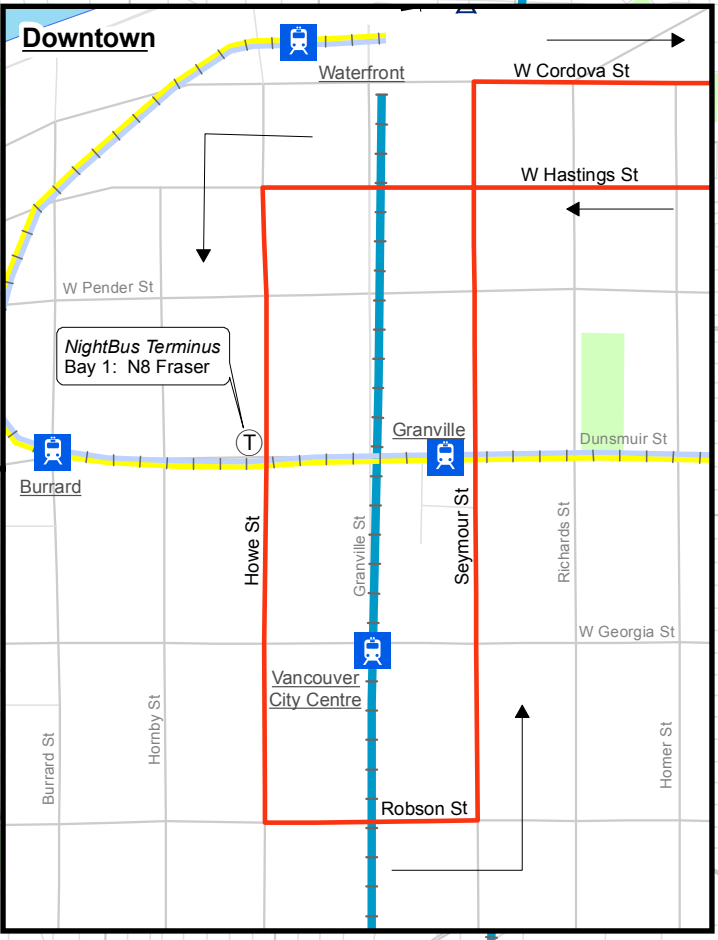

# N8 Fraser/Downtown NightBus

June 2010

For route and schedule information, visit [www.translink.ca](http://www.translink.ca)

CMBC Service Planning

## LEGEND

- SkyTrain**
  - Millennium Line
  - Expo Line
  - Canada Line
- West Coast Express
- Sea Bus/Ferry
- Route Terminus/Scheduled Stop
- SkyTrain Station
- West Coast Express Station

NightBus Terminus  
Bay 1: N8 Fraser

Marine @ Fraser  
N8 Downtown