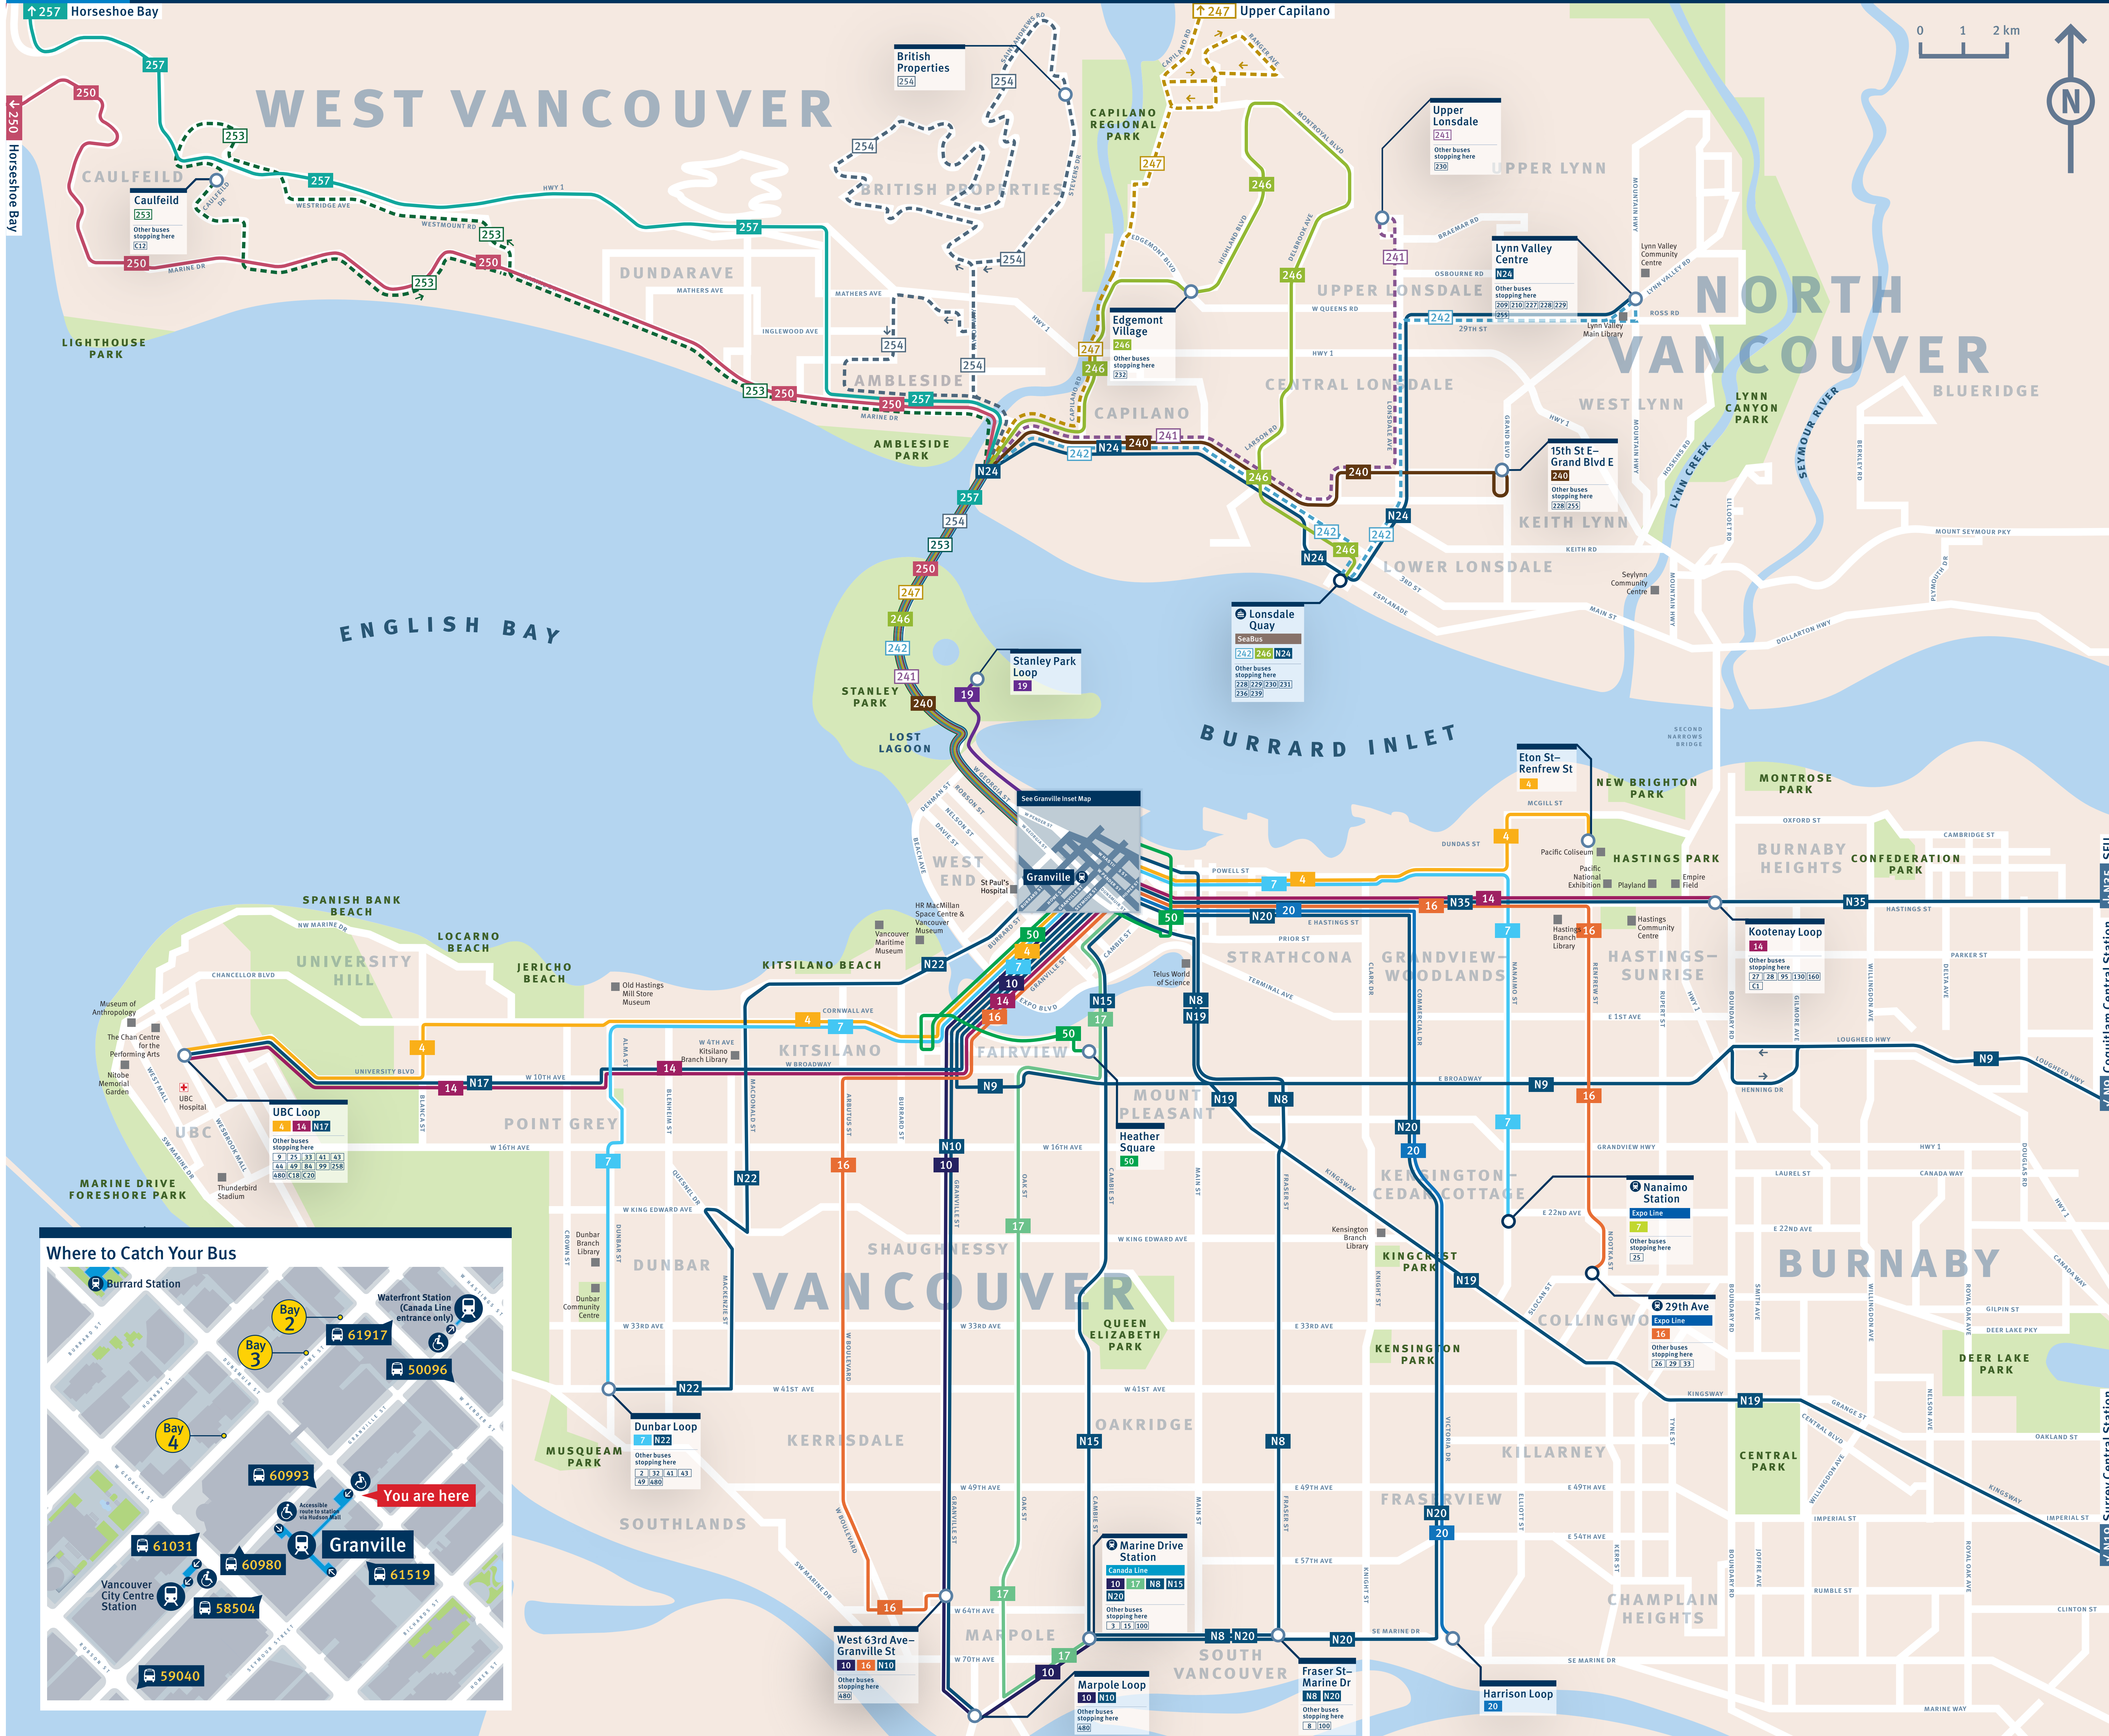

T Buses From Granville Station

1. ### How to plan your trip
1. 1 Use the main map area at left, to find which bus route you need to get where you want to go.
  2. 2 In the column below, look up your bus route to find its bay or stop number.
  3. 3 Use the small Where to Catch Your Bus map below to locate your stop or bay.
  4. 4 Hop on the bus and enjoy your ride!

Bus Routes From Granville Station

Regular Services

Route	Regular Stop	Stop during Granville Mall closures
4 Powell	60993	61519
4 UBC	60980	58321
7 Nanaimo Station	60993	61519
7 Dunbar	60980	58321
10 Granville	60980	58321
14 Hastings	60993	61519
14 UBC	60980	58321
16 29th Avenue Station	60993	61519
16 Arbutus	60980	58321
17 Oak	60993	61519
20 Victoria	60993	61519
50 False Creek South	60980	58321
50 Waterfront	60993	61519
240 15th Street	61031	61031
246 Highland	61031	61031
250 Horseshoe Bay	58504	58504
257 Horseshoe Bay Express	58504	58504

Limited Services

241 Upper Lonsdale	61031	-
242 Lynn Valley	61031	61031
247 Upper Capilano	61031	-
253 Caulfeild	58504	-
254 British Properties	58504	-

NightBus Services

Night-time bus service.

N8 Fraser	61917	61917
N9 Coquitlam Central Station	59832	59832
N10 Richmond-Brighouse Station	58321	58321
N15 Cambie	61519	61519
N17 UBC	59831	59831
N19 Surrey Central Station	61519	61519
N20 Victoria	61519	61519
N22 Macdonald	61917	61917
N24 Lynn Valley	61031	61031
N35 SFU	61917	61917

Next Bus

Find out when the next two buses are scheduled to depart your stop by texting the bus stop number and bus route number to 33333. For multiple bus routes, enter the stop number and up to two bus routes. Our Next Bus service is also available online at translink.ca. The bus stop number is displayed in yellow on bus stop signs, and is also shown in the rectangular blue boxes in the table above.

Next Bus SMS service is free, but standard carrier charges may apply.