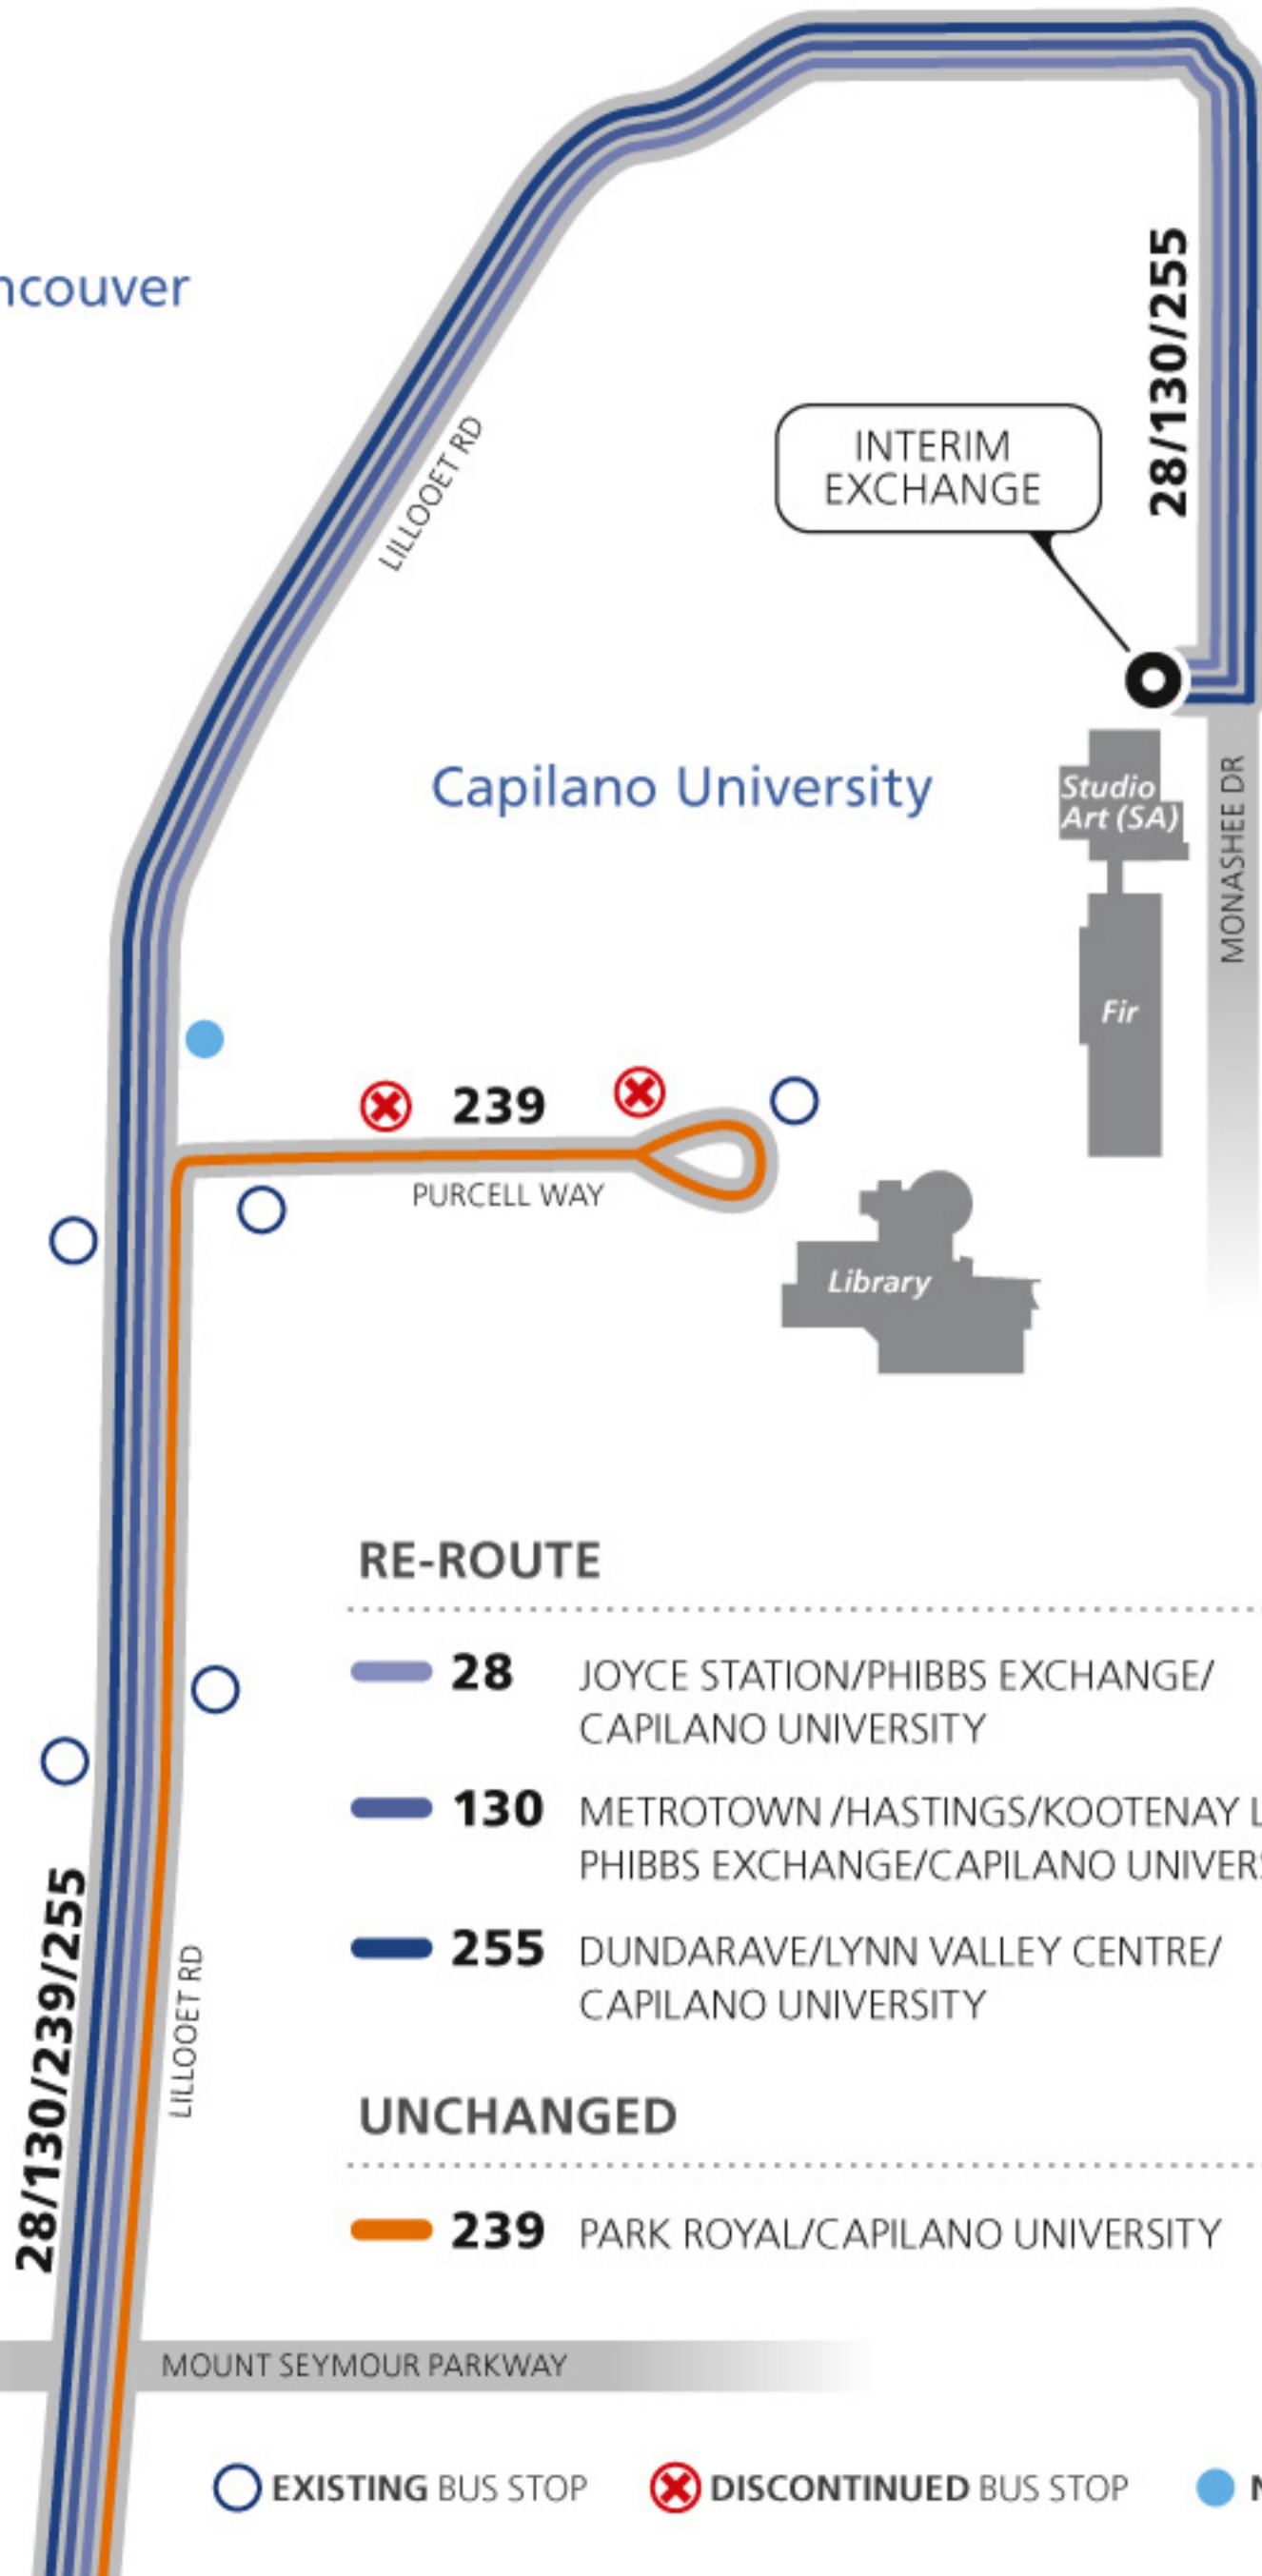

North Vancouver

INTERIM EXCHANGE

28/130/255

Capilano University

Studio Art (SA)

Fir

MONASHEE DR

239

PURCELL WAY

Library

RE-ROUTE

-  **28** JOYCE STATION/PHIBBS EXCHANGE/ CAPILANO UNIVERSITY
-  **130** METROTOWN /HASTINGS/KOOTENAY LOOP/ PHIBBS EXCHANGE/CAPILANO UNIVERSITY
-  **255** DUNDARAVE/LYNN VALLEY CENTRE/ CAPILANO UNIVERSITY

UNCHANGED

-  **239** PARK ROYAL/CAPILANO UNIVERSITY

28/130/239/255

LILLOOET RD

MOUNT SEYMOUR PARKWAY

 EXISTING BUS STOP  DISCONTINUED BUS STOP  NEW BUS STOP