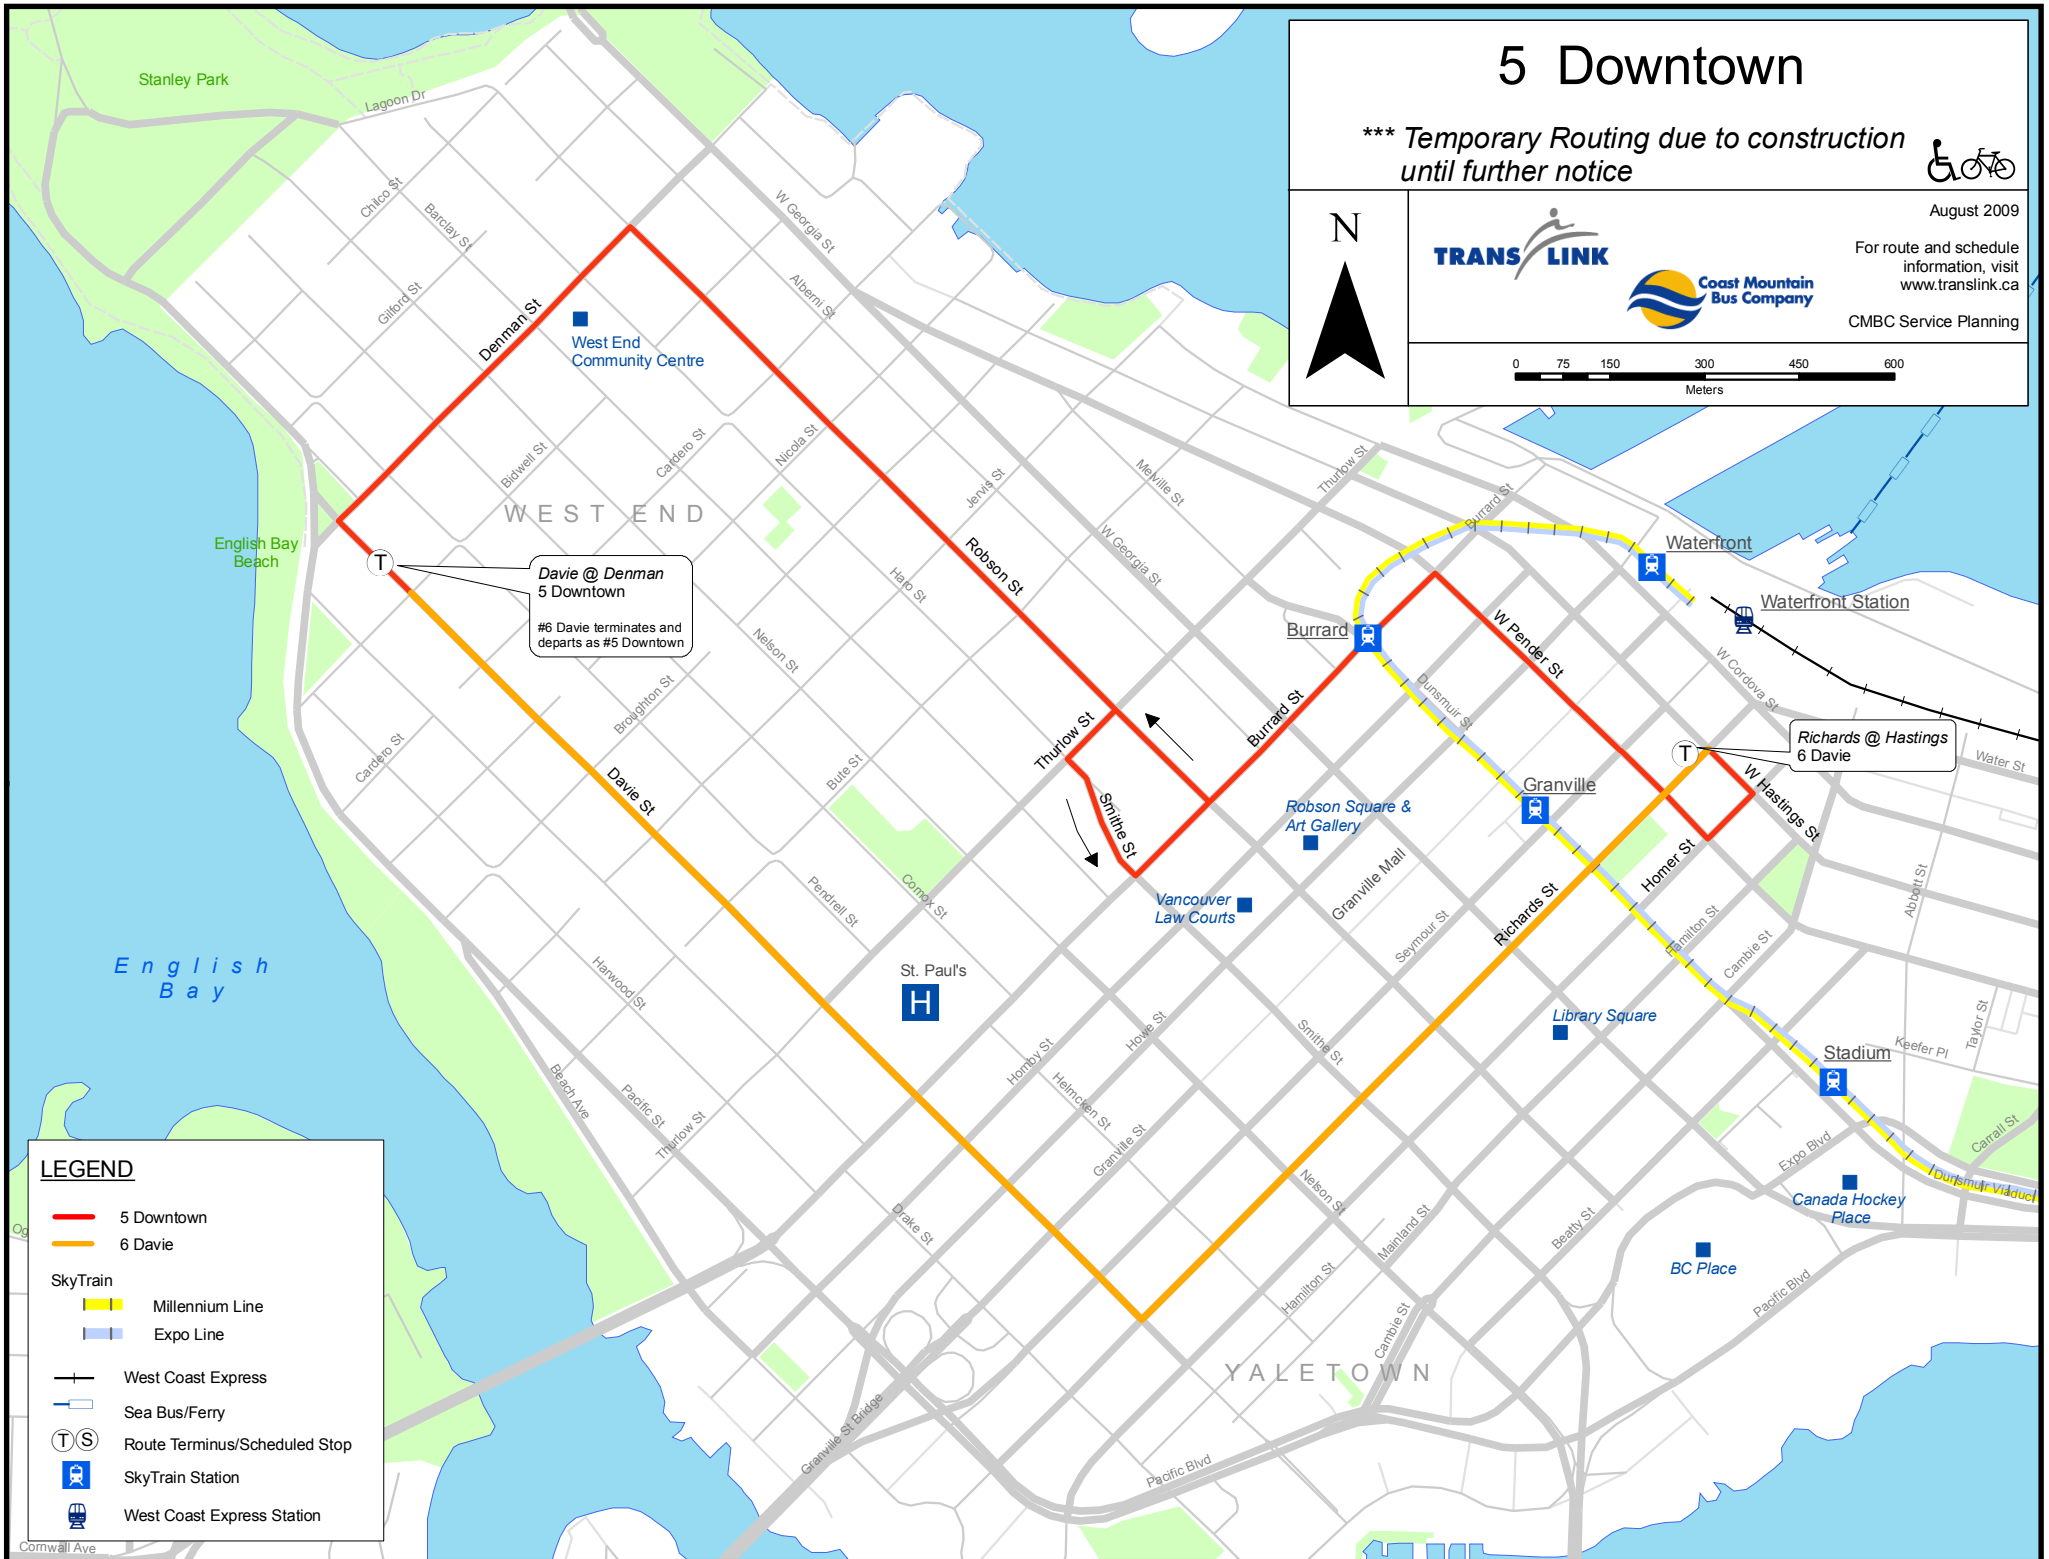

5 Downtown

*** Temporary Routing due to construction until further notice

August 2009

For route and schedule information, visit www.translink.ca

CMBC Service Planning

LEGEND

- 5 Downtown
- 6 Davie
- SkyTrain**
- Millennium Line
- Expo Line
- West Coast Express
- Sea Bus/Ferry
- T S Route Terminus/Scheduled Stop
- SkyTrain Station
- West Coast Express Station

**Davie @ Denman
5 Downtown**
#6 Davie terminates and
departs as #5 Downtown

**Richards @ Hastings
6 Davie**