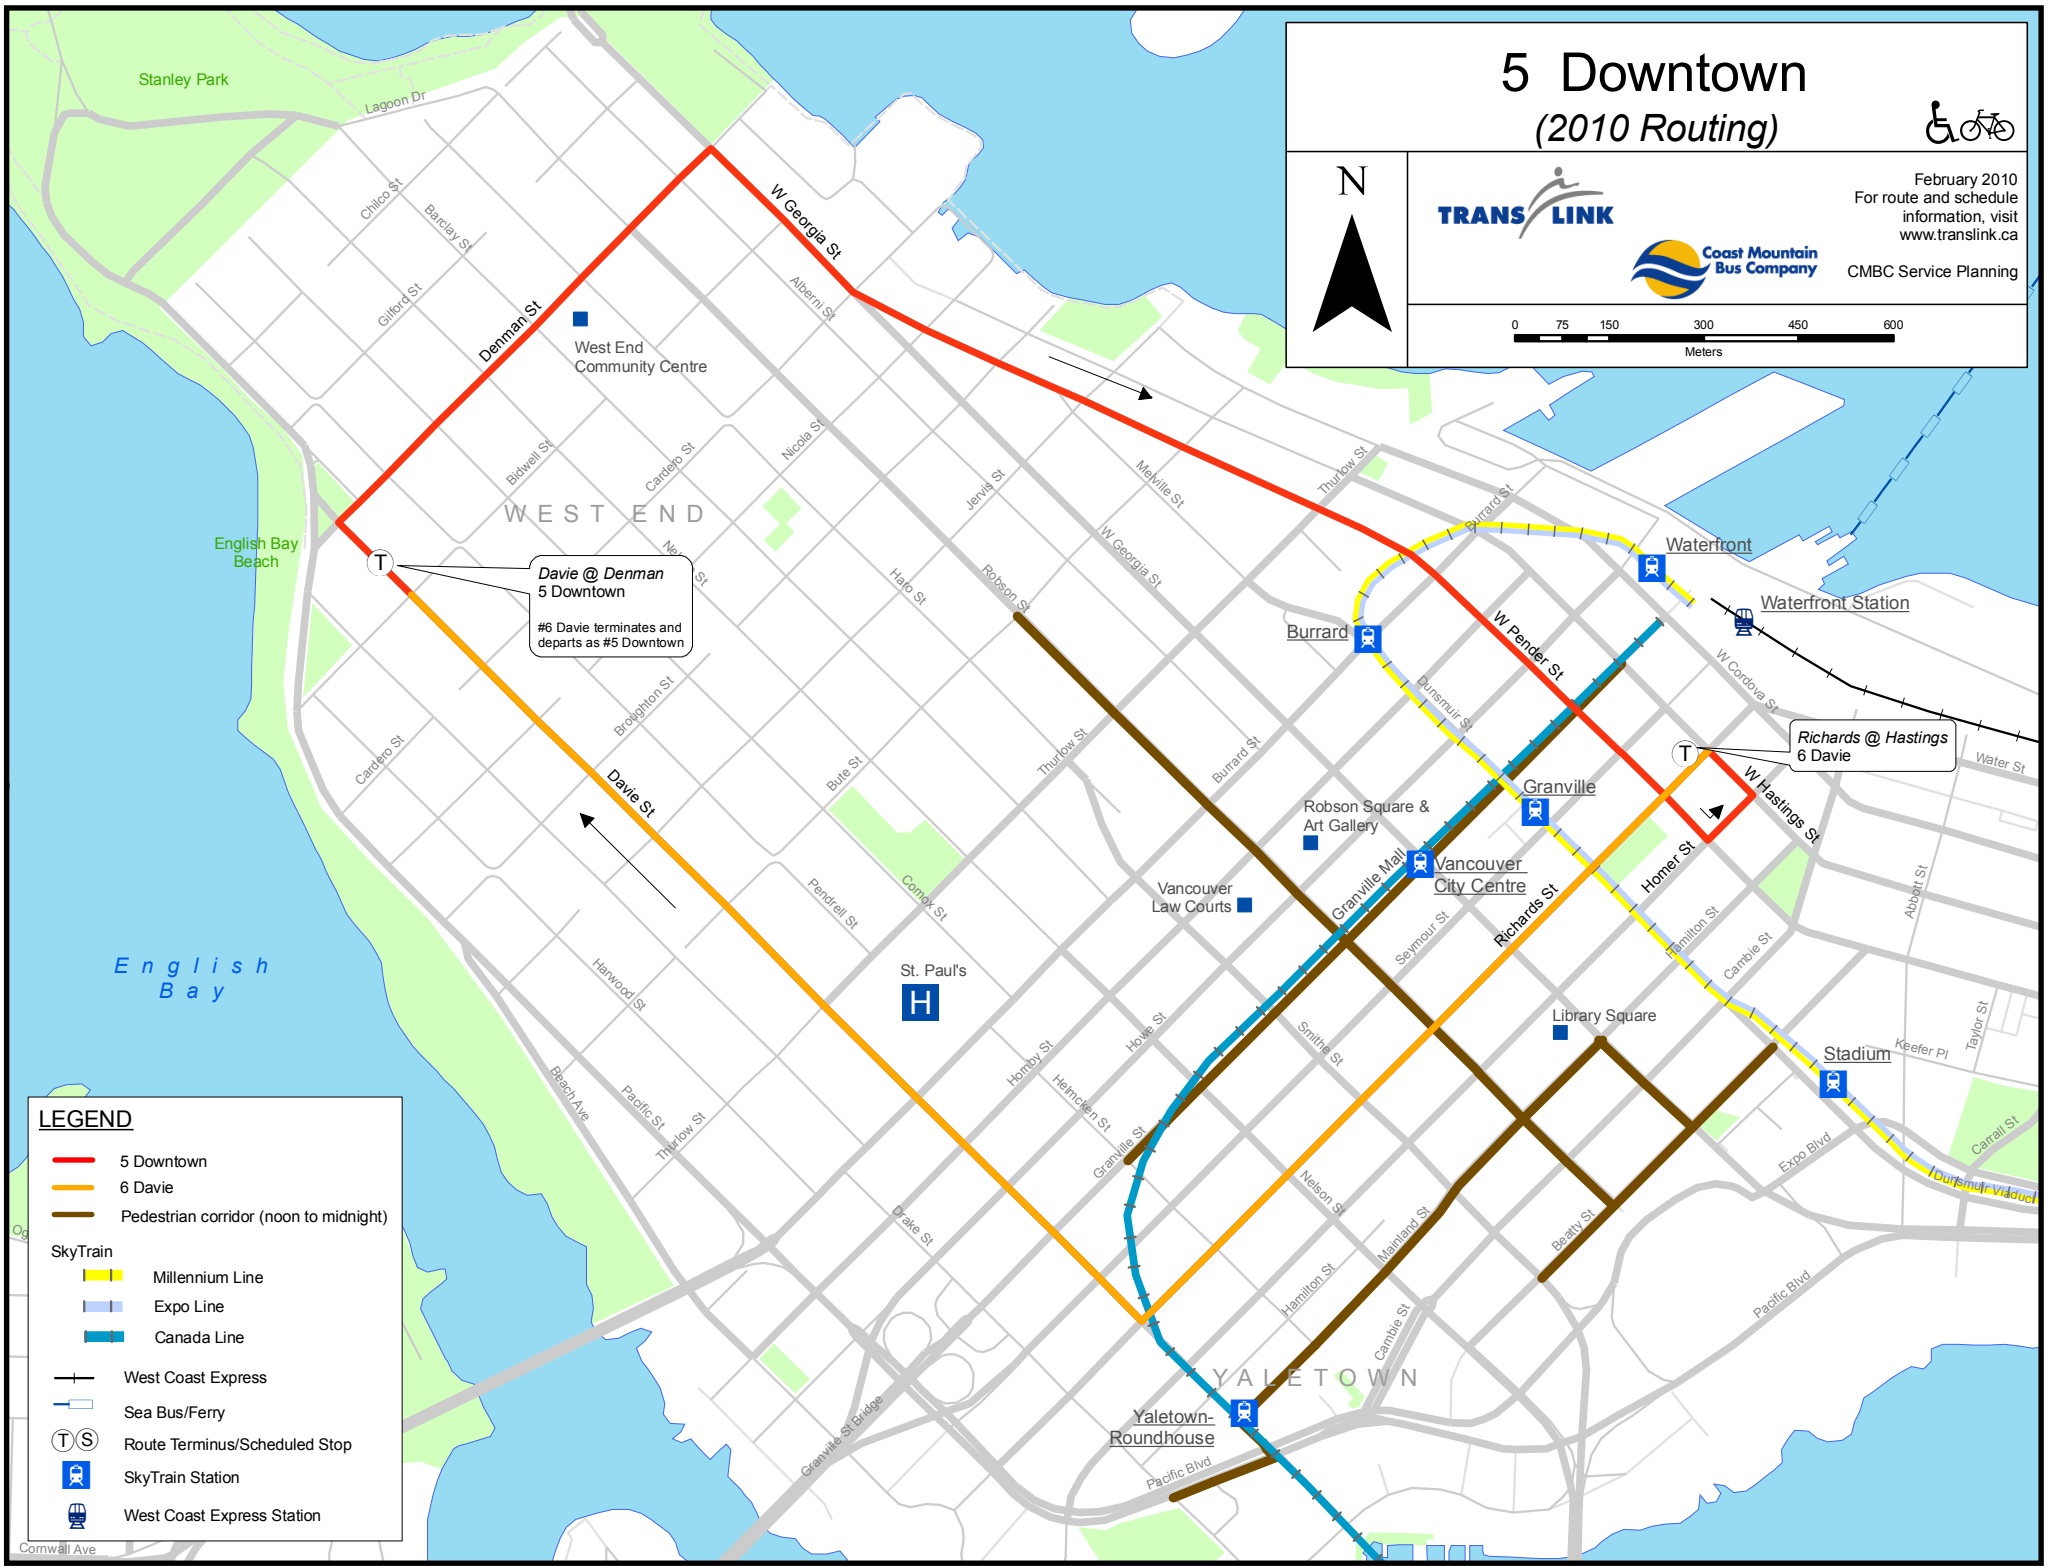

5 Downtown (2010 Routing)

February 2010
For route and schedule
information, visit
www.translink.ca
CMBC Service Planning

LEGEND

- 5 Downtown
- 6 Davie
- Pedestrian corridor (noon to midnight)

SkyTrain

- Millennium Line
- Expo Line
- Canada Line

- West Coast Express
- Sea Bus/Ferry
- Route Terminus/Scheduled Stop
- SkyTrain Station
- West Coast Express Station

**Davie @ Denman
5 Downtown**
#6 Davie terminates and
departs as #5 Downtown

**Richards @ Hastings
6 Davie**