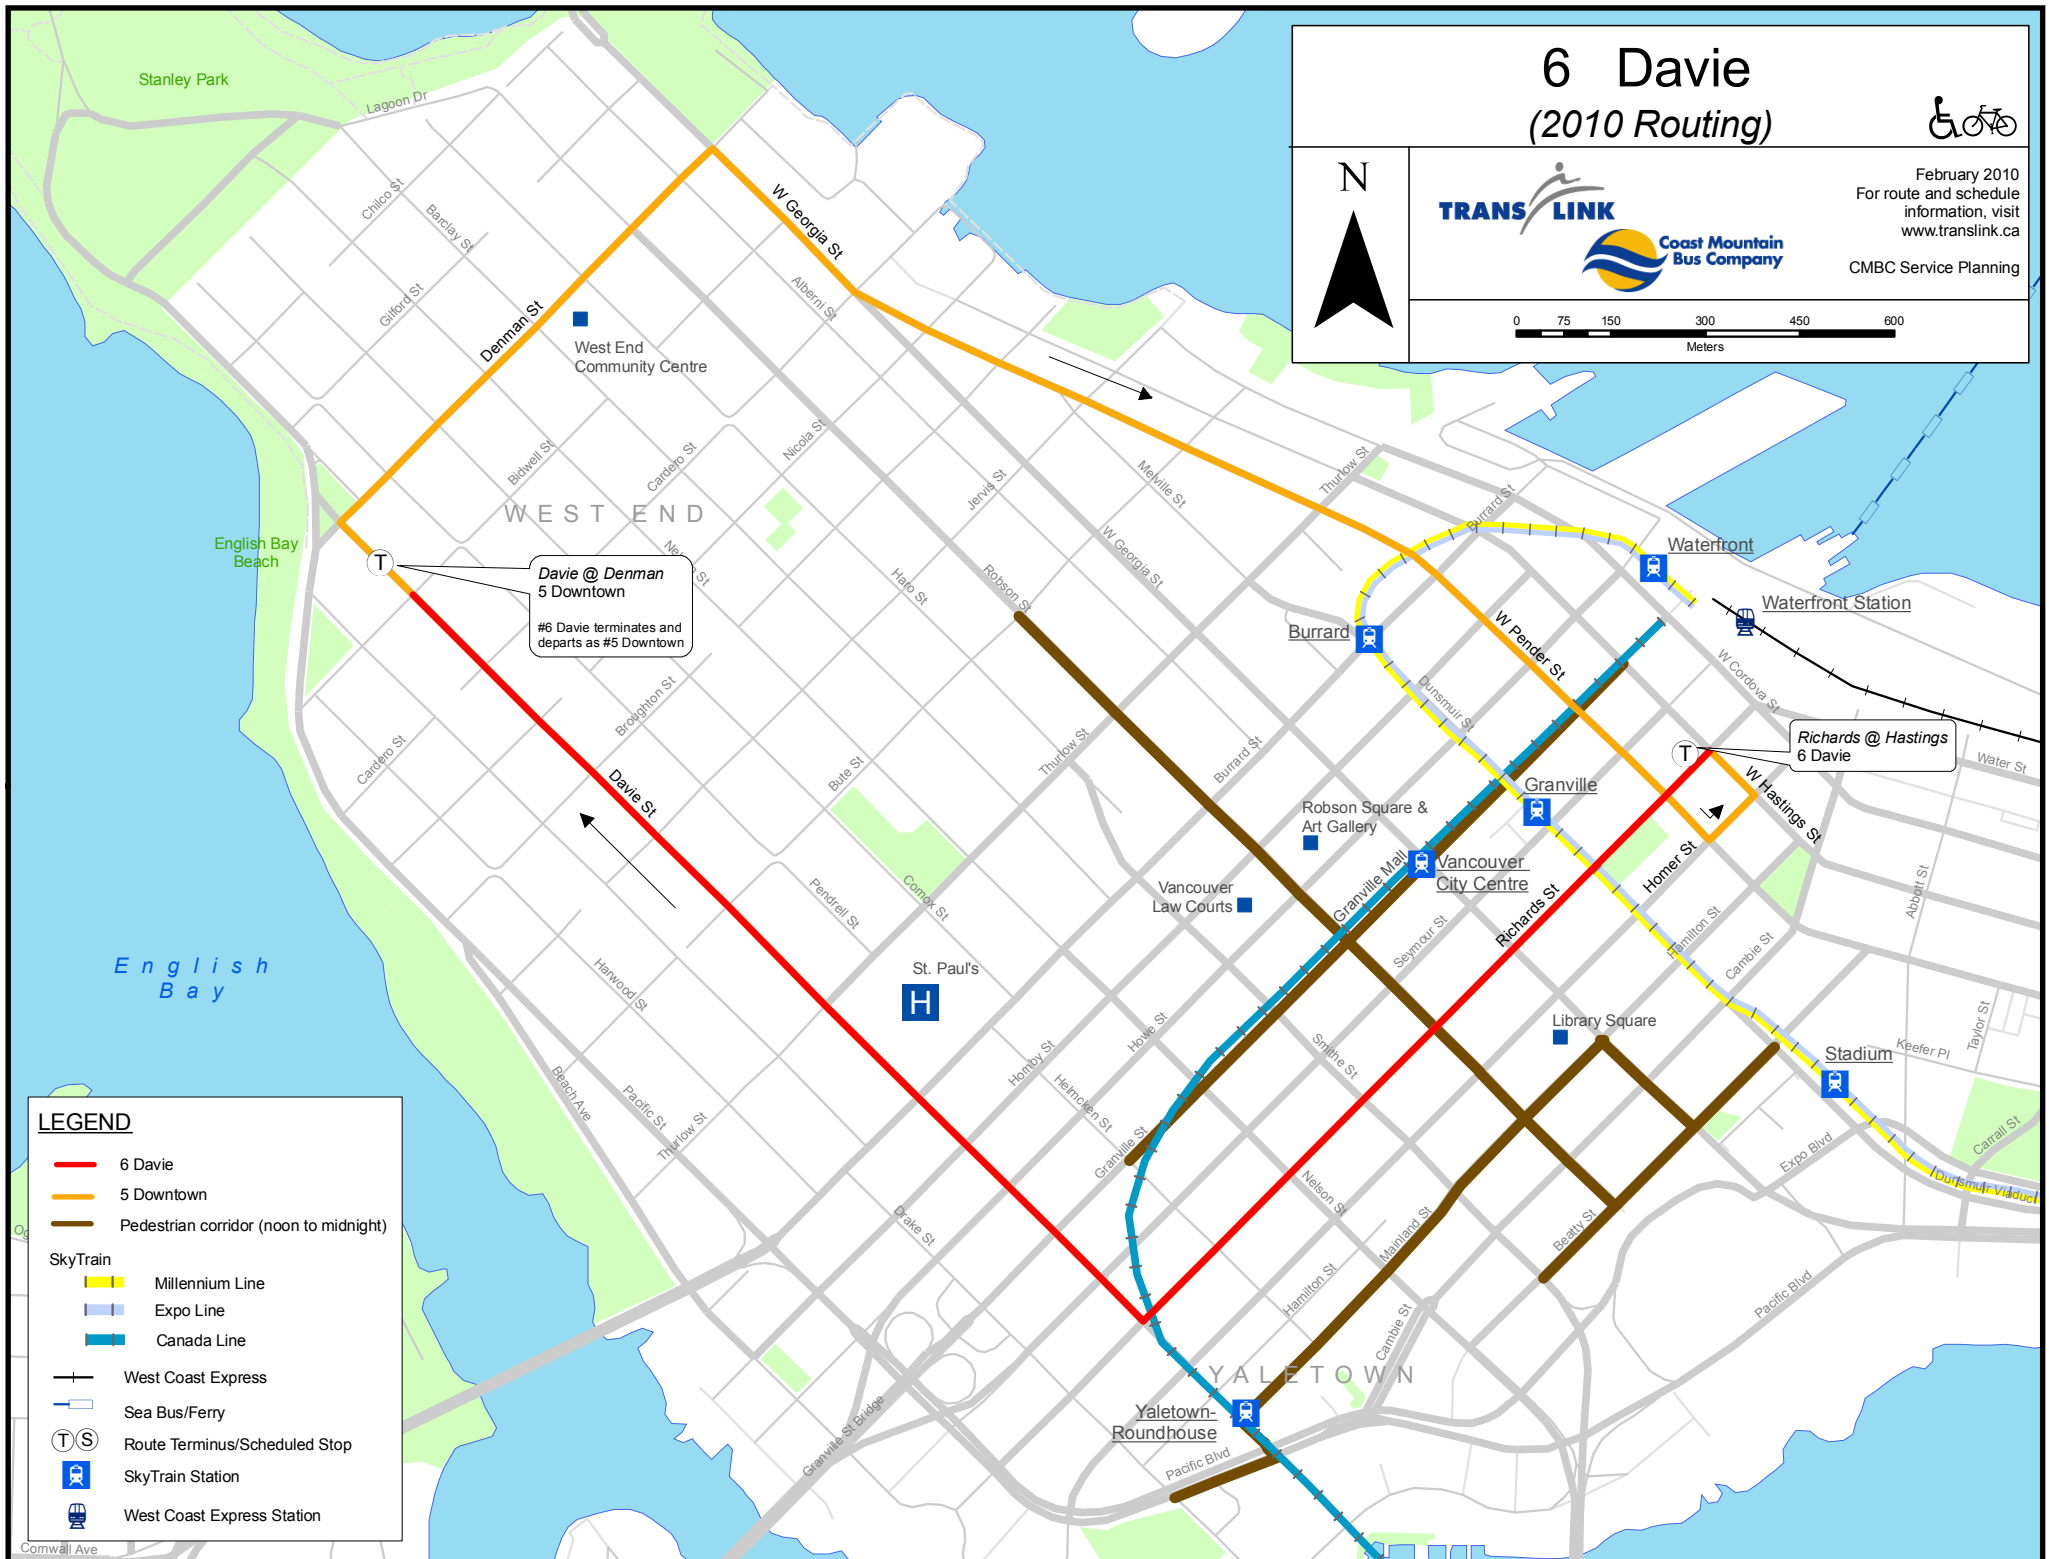

# 6 Davie (2010 Routing)

February 2010  
For route and schedule  
information, visit  
[www.translink.ca](http://www.translink.ca)

CMBC Service Planning

## LEGEND

- 6 Davie
- 5 Downtown
- Pedestrian corridor (noon to midnight)
- SkyTrain**
- Millennium Line
- Expo Line
- Canada Line
- West Coast Express
- Sea Bus/Ferry
- T S Route Terminus/Scheduled Stop
- ST SkyTrain Station
- WCE West Coast Express Station

**Davie @ Denman  
5 Downtown**  
#6 Davie terminates and  
departs as #5 Downtown

**Richards @ Hastings  
6 Davie**