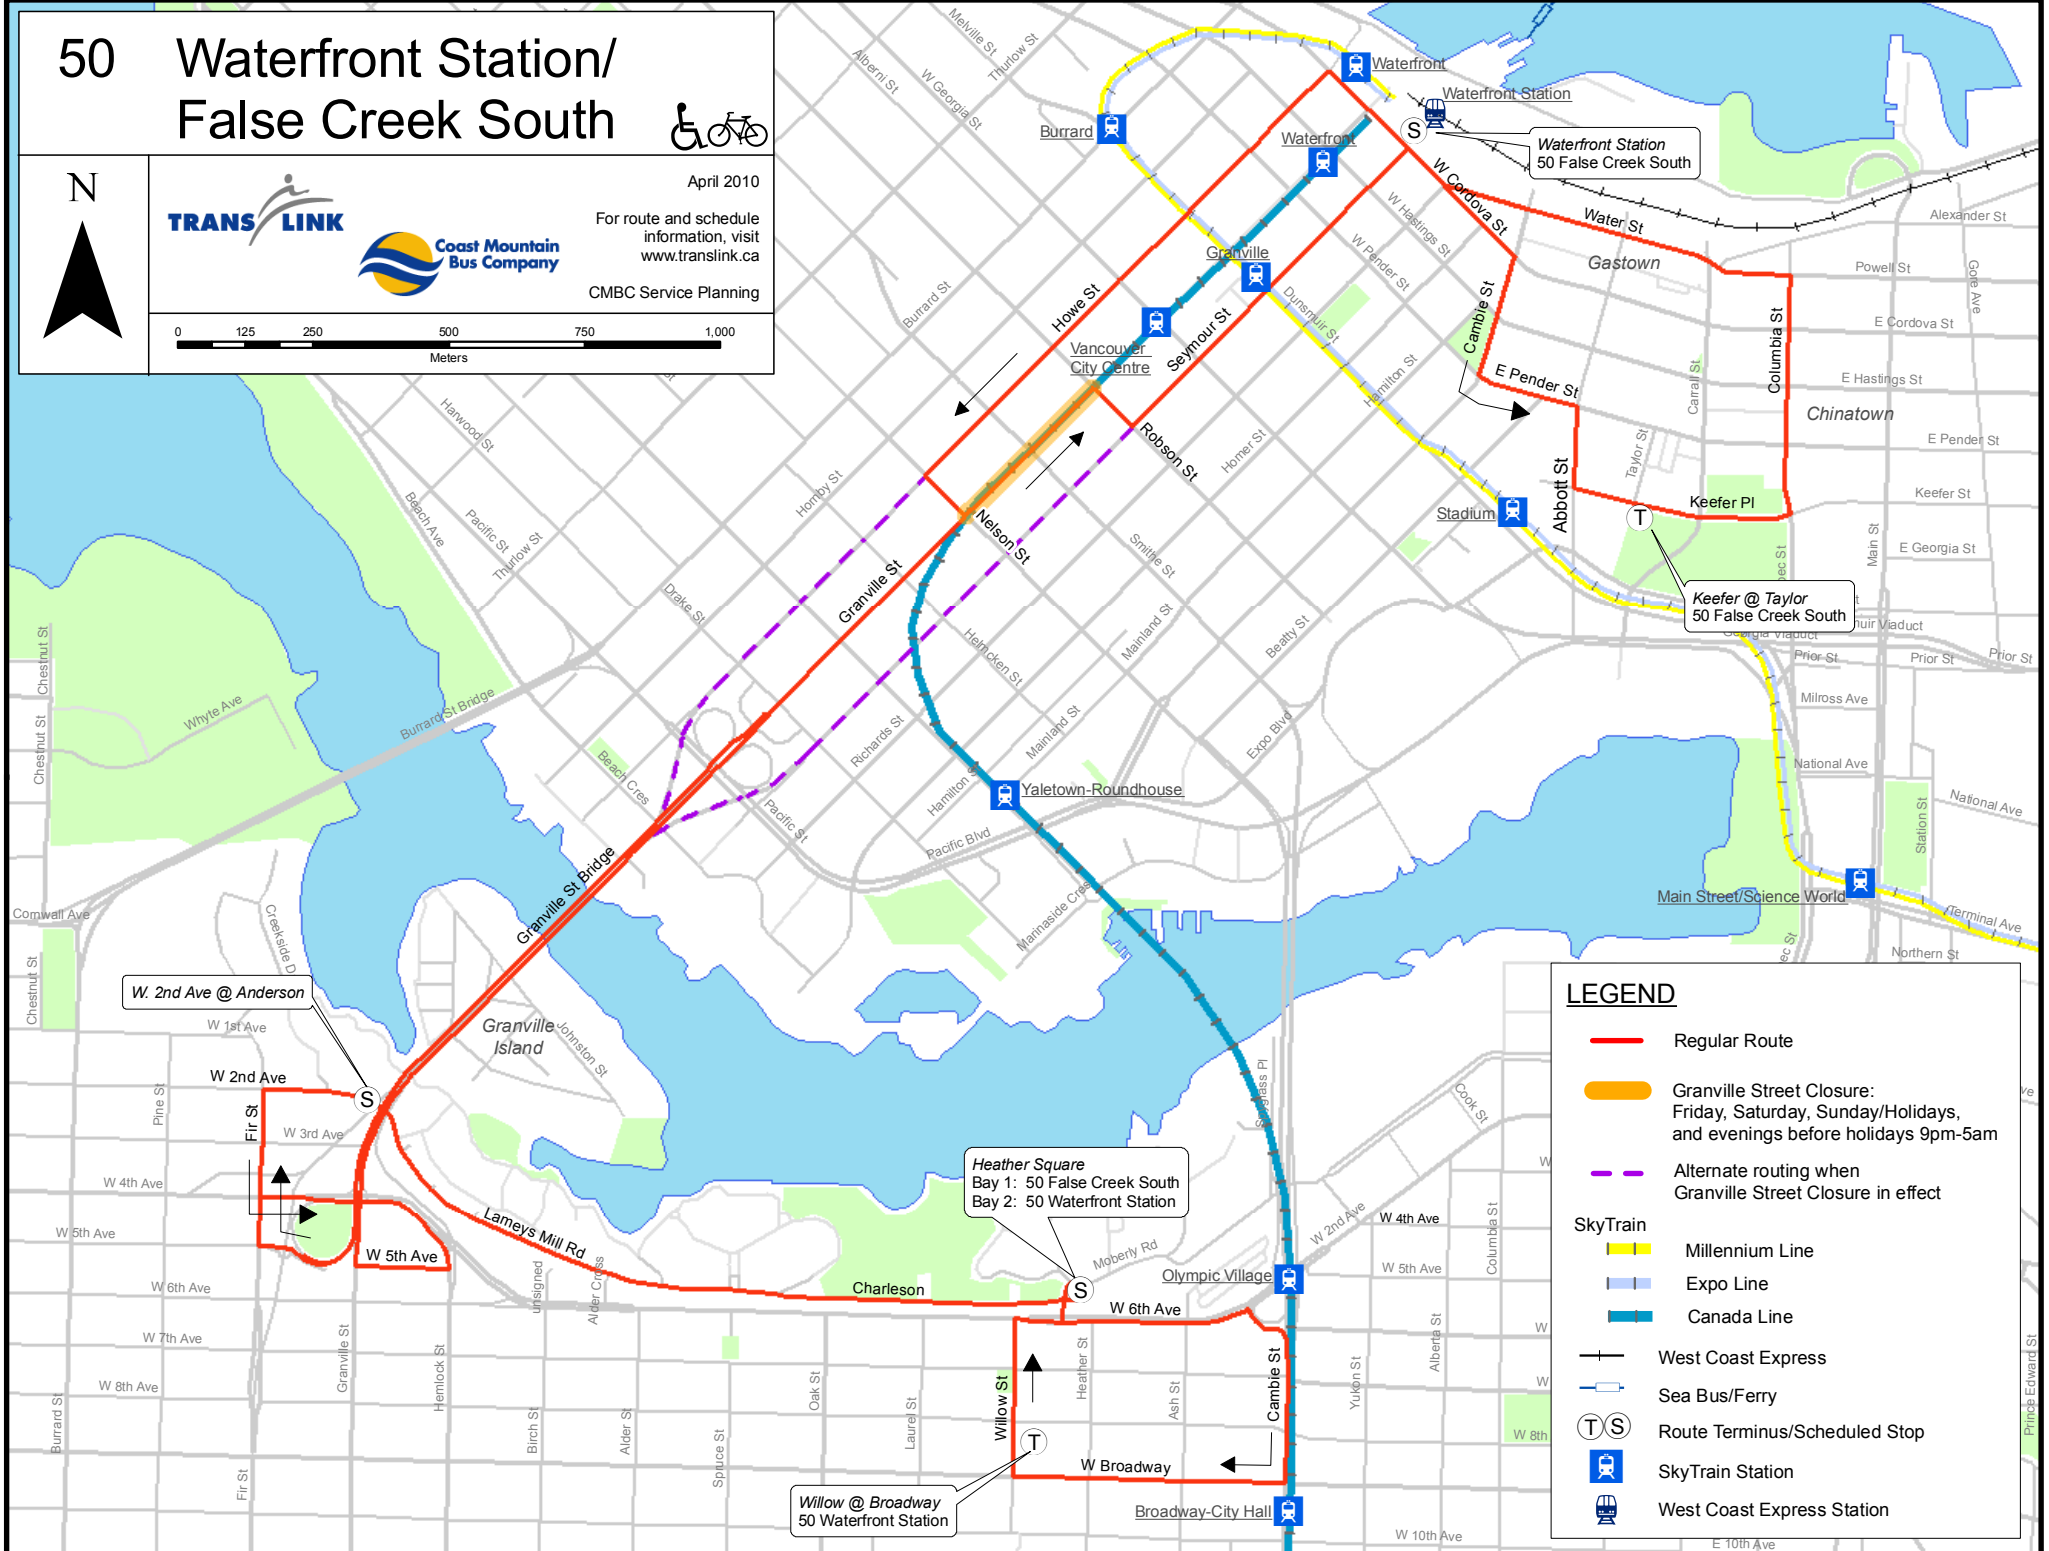

50 Waterfront Station/ False Creek South

April 2010

For route and schedule information, visit www.translink.ca

CMBC Service Planning

LEGEND

- Regular Route
- Granville Street Closure: Friday, Saturday, Sunday/Holidays, and evenings before holidays 9pm-5am
- Alternate routing when Granville Street Closure in effect
- SkyTrain**
 - Millennium Line
 - Expo Line
 - Canada Line
- West Coast Express
- Sea Bus/Ferry
- T / S Route Terminus/Scheduled Stop
- ST SkyTrain Station
- WCE West Coast Express Station

W 2nd Ave @ Anderson

Heather Square
Bay 1: 50 False Creek South
Bay 2: 50 Waterfront Station

Willow @ Broadway
50 Waterfront Station