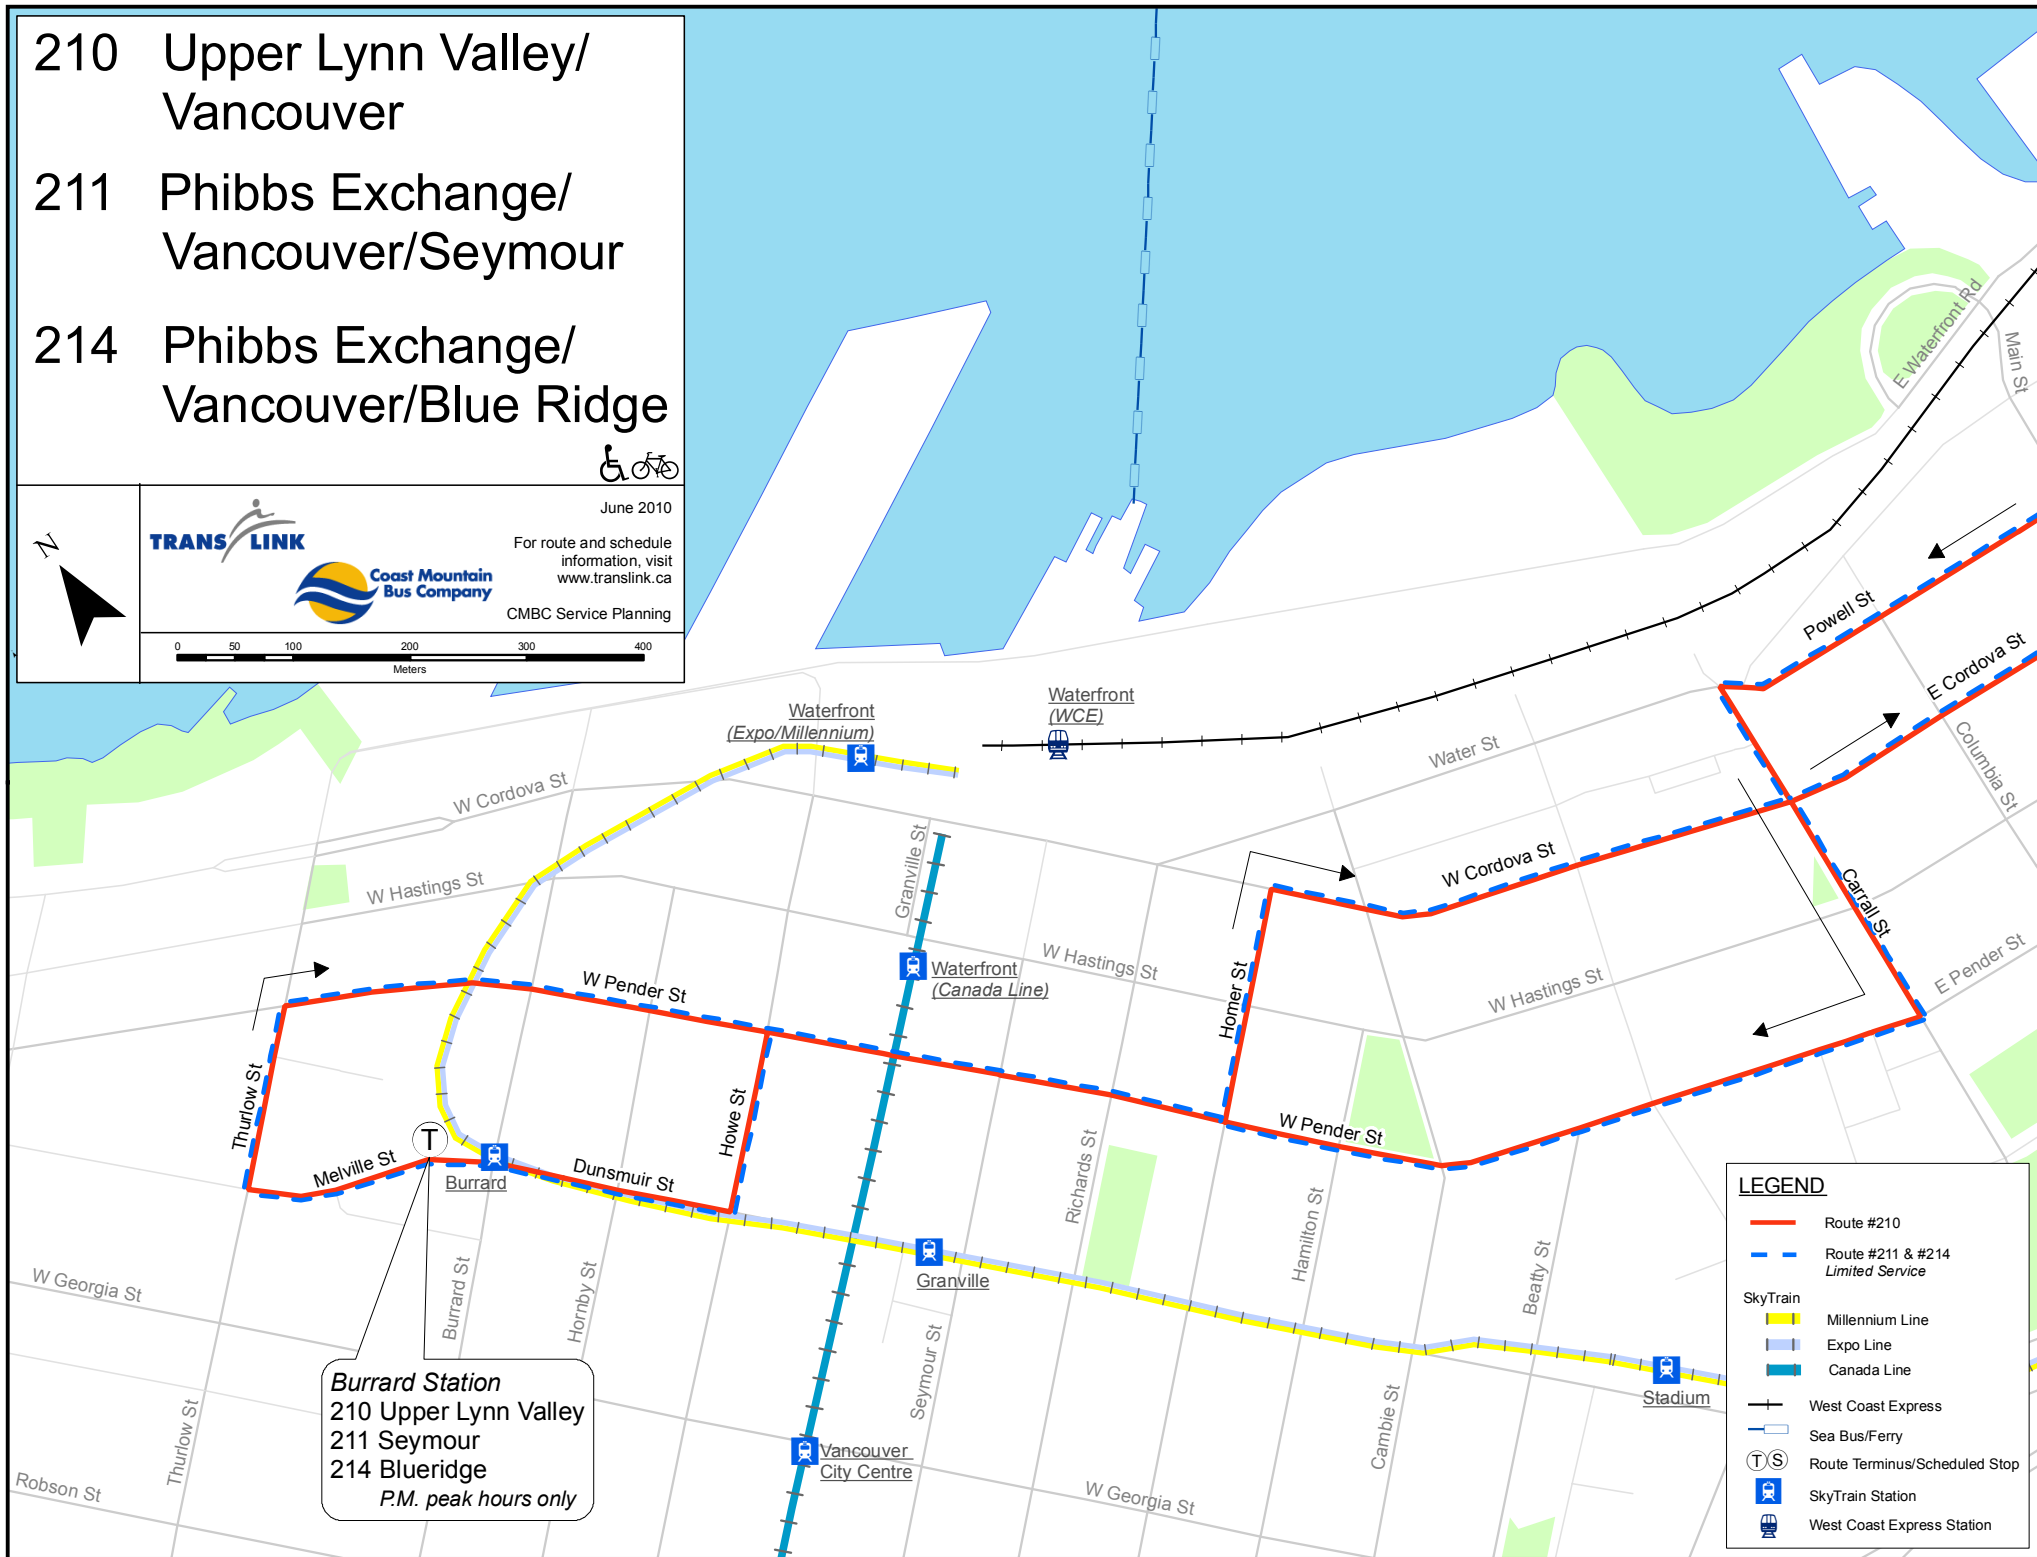

- 210 Upper Lynn Valley/  
Vancouver
- 211 Phibbs Exchange/  
Vancouver/Seymour
- 214 Phibbs Exchange/  
Vancouver/Blue Ridge

June 2010

For route and schedule information, visit [www.translink.ca](http://www.translink.ca)

CMBC Service Planning

**Burrard Station**  
 210 Upper Lynn Valley  
 211 Seymour  
 214 Blueridge  
*P.M. peak hours only*

**LEGEND**

- Route #210
- - - Route #211 & #214 Limited Service
- SkyTrain**
- Millennium Line
- Expo Line
- Canada Line
- + West Coast Express
- Sea Bus/Ferry
- T S Route Terminus/Scheduled Stop
- SkyTrain Station
- West Coast Express Station