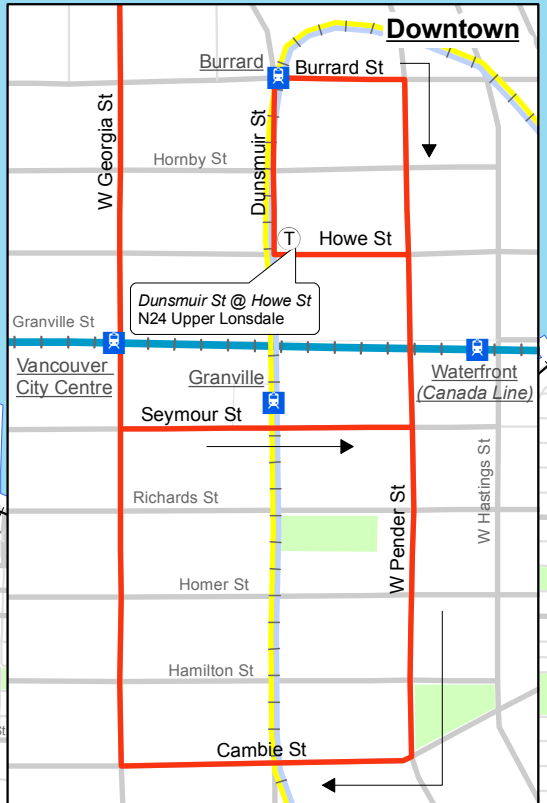

N24 Upper Lonsdale/Downtown NightBus

N

June 2010

For route and schedule information, visit www.translink.ca

CMBC Service Planning

Prospect @ Rockland
N24 Downtown

Lonsdale Quay
Bay 3: N24 Upper Lonsdale
Bay 6: N24 Downtown

LEGEND

- SkyTrain
 - Millennium Line
 - Expo Line
 - Canada Line
- West Coast Express
- Sea Bus/Ferry
- Route Terminus/Scheduled Stop
- SkyTrain Station
- West Coast Express Station