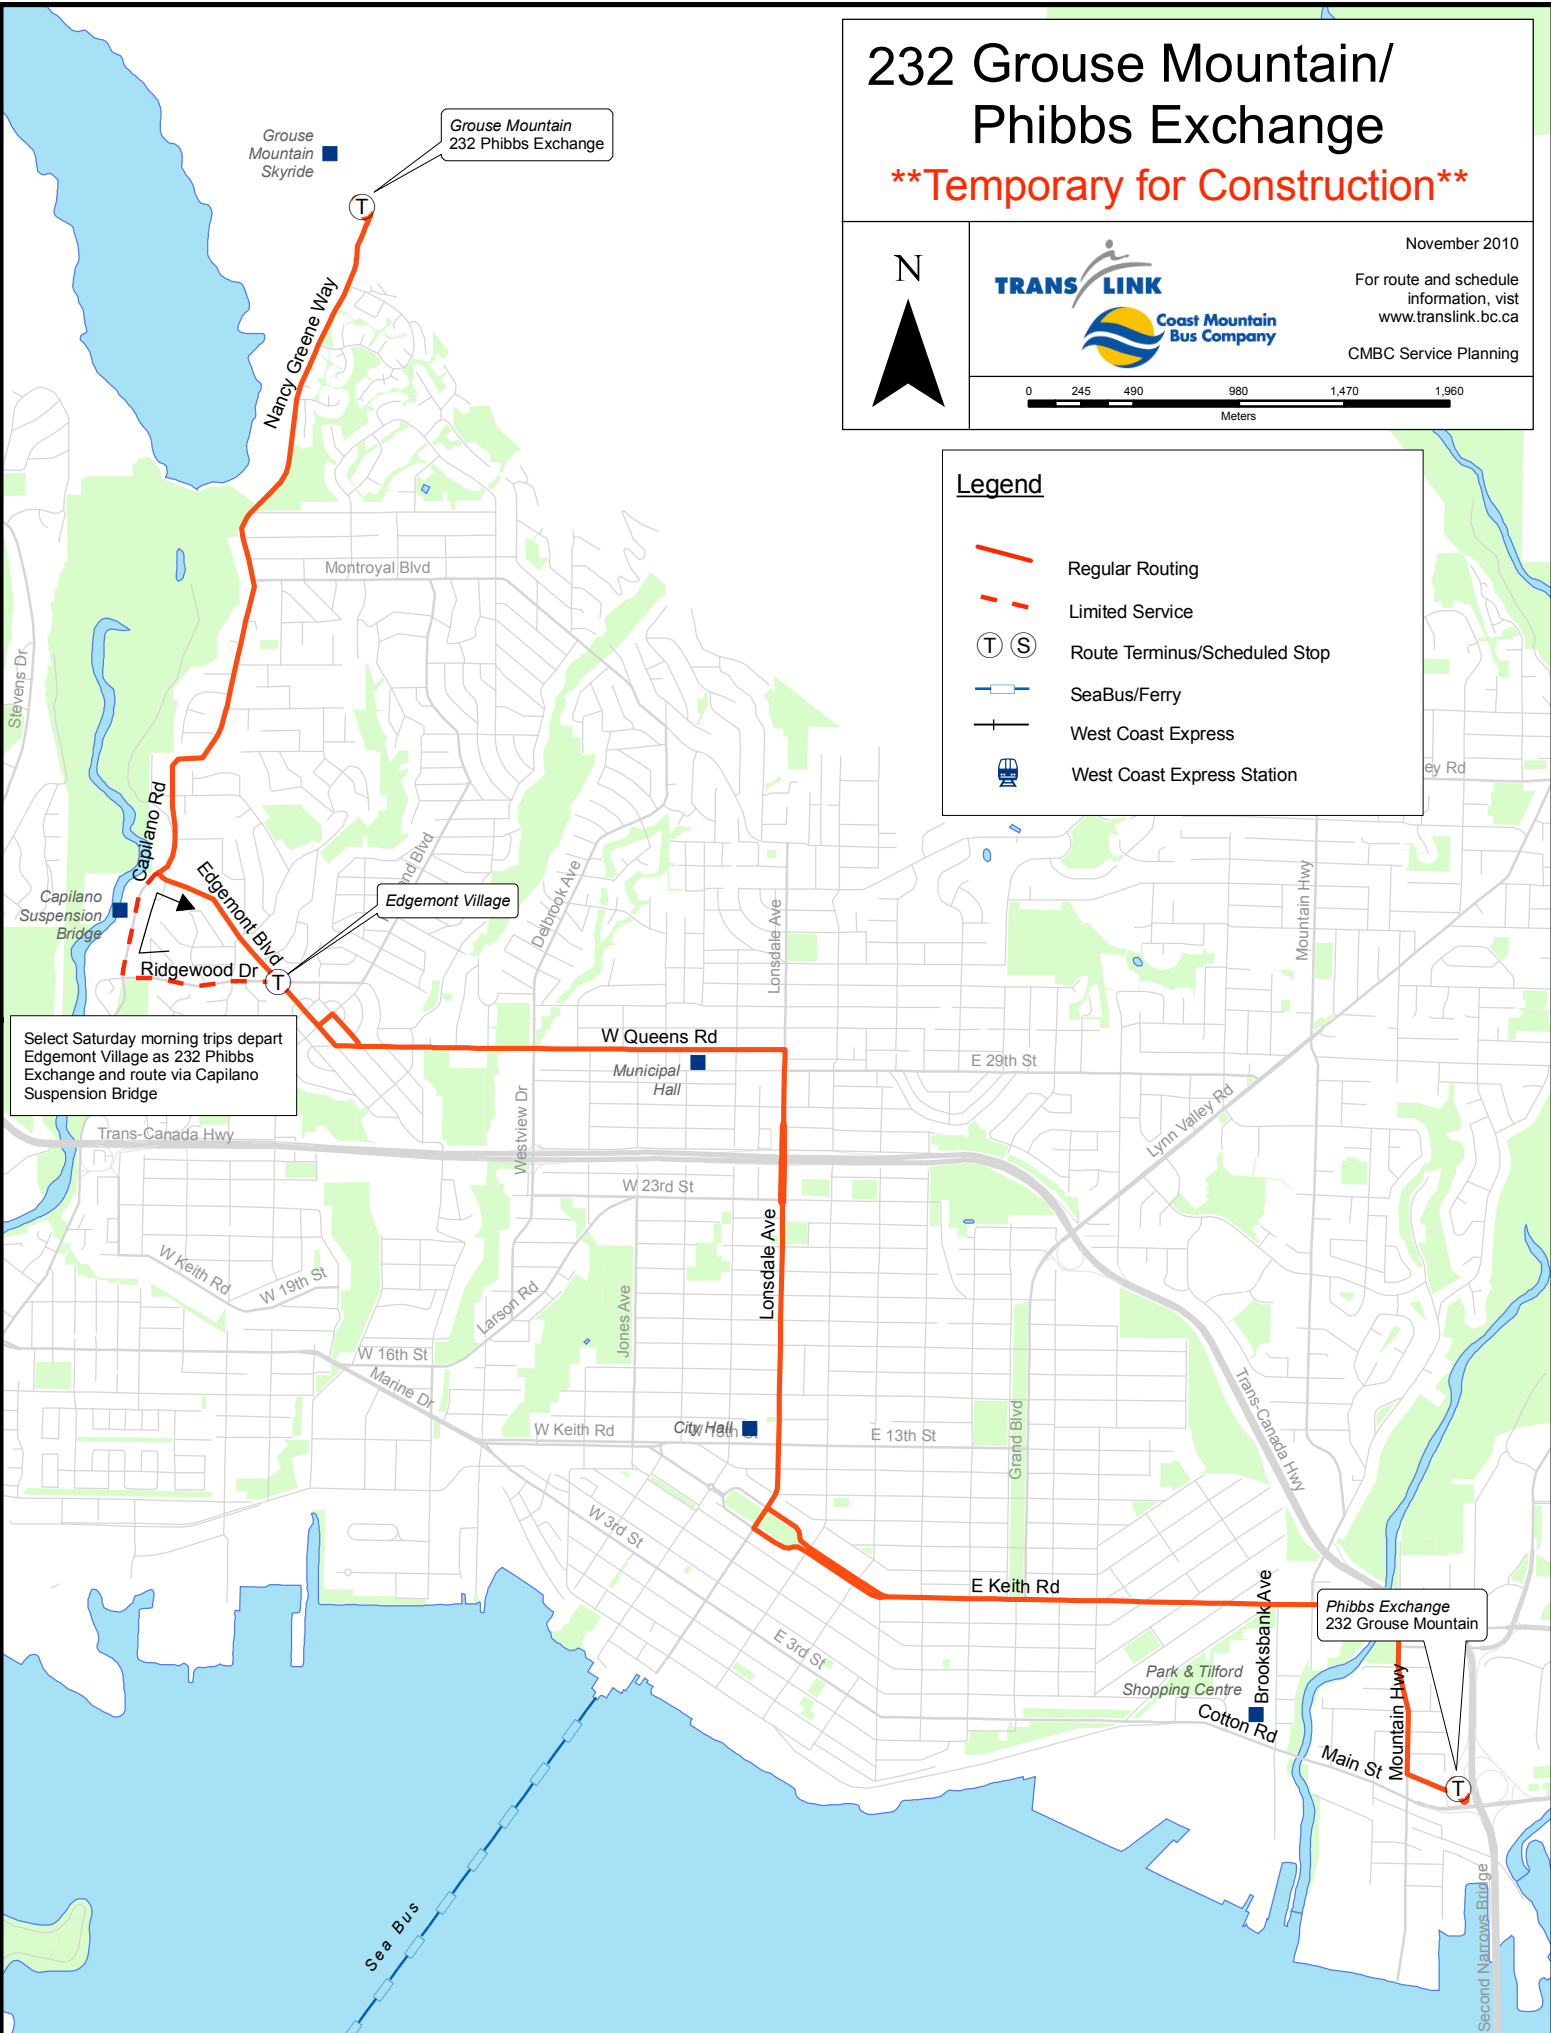

232 Grouse Mountain/ Phibbs Exchange

****Temporary for Construction****

November 2010

For route and schedule information, visit www.translink.bc.ca

CMBC Service Planning

Legend

- Regular Routing
- Limited Service
- Route Terminus/Scheduled Stop
- SeaBus/Ferry
- West Coast Express
- West Coast Express Station

Select Saturday morning trips depart Edgemont Village as 232 Phibbs Exchange and route via Capilano Suspension Bridge

Phibbs Exchange
232 Grouse Mountain

Grouse Mountain
232 Phibbs Exchange