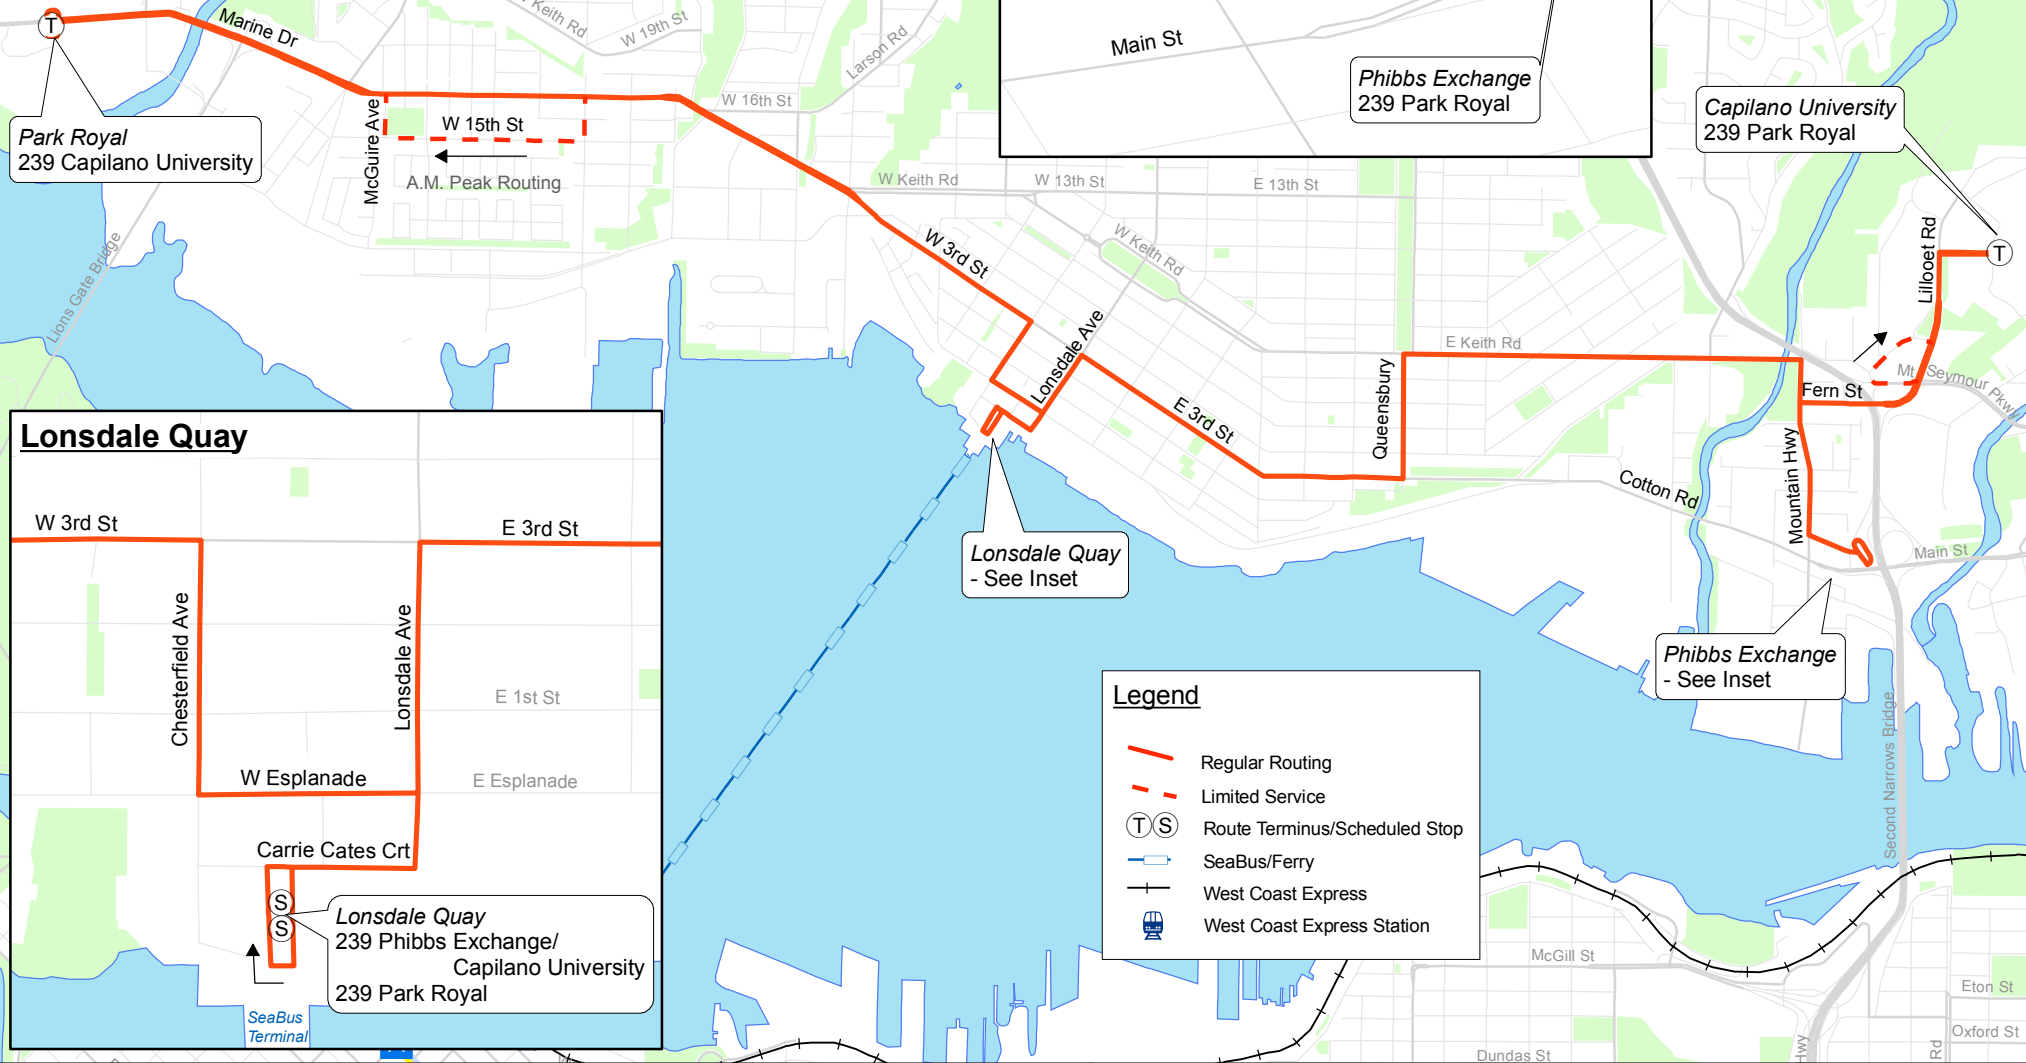

239 Park Royal/Lonsdale Quay Phibbs Exchange/ Capilano University

****Temporary for Construction****  

November 2010

For route and schedule information, visit www.translink.bc.ca

CMBC Service Planning

Legend

-  Regular Routing
-  Limited Service
-  Route Terminus/Scheduled Stop
-  SeaBus/Ferry
-  West Coast Express
-  West Coast Express Station