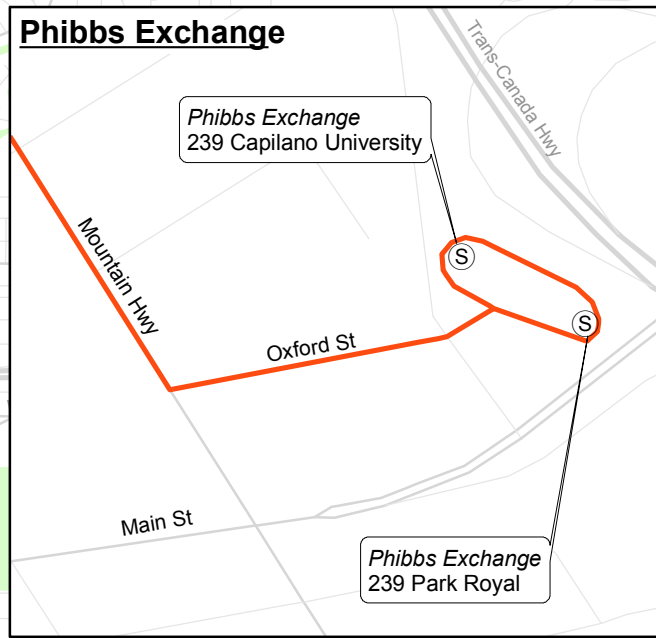

239 Park Royal/Lonsdale Quay Phibbs Exchange/ Capilano University

****Temporary for Construction****  

November 2010

For route and schedule information, visit www.translink.bc.ca

CMBC Service Planning

Legend

-  Regular Routing
-  Limited Service
-  Route Terminus/Scheduled Stop
-  SeaBus/Ferry
-  West Coast Express
-  West Coast Express Station