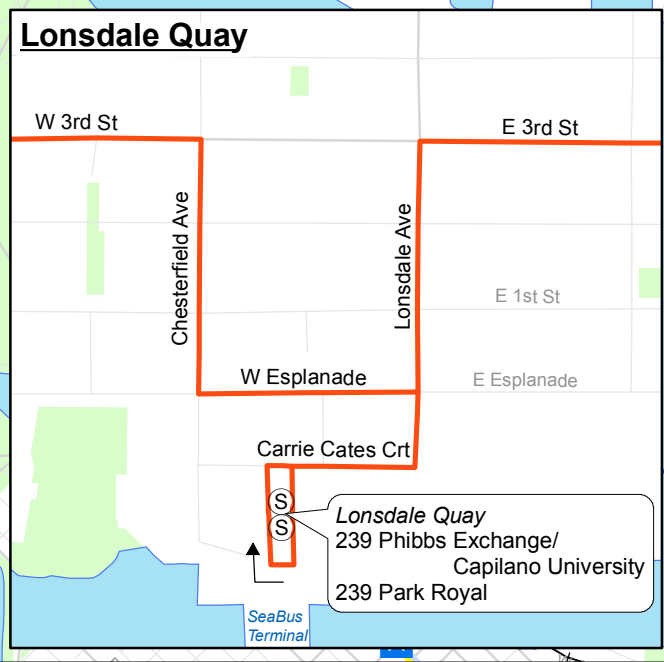

239 Park Royal/Lonsdale Quay Phibbs Exchange/ Capilano University

****Temporary for Construction****  

November 2010

For route and schedule information, visit www.translink.bc.ca

CMBC Service Planning

Legend

-  Regular Routing
-  Limited Service
-  Route Terminus/Scheduled Stop
-  SeaBus/Ferry
-  West Coast Express
-  West Coast Express Station