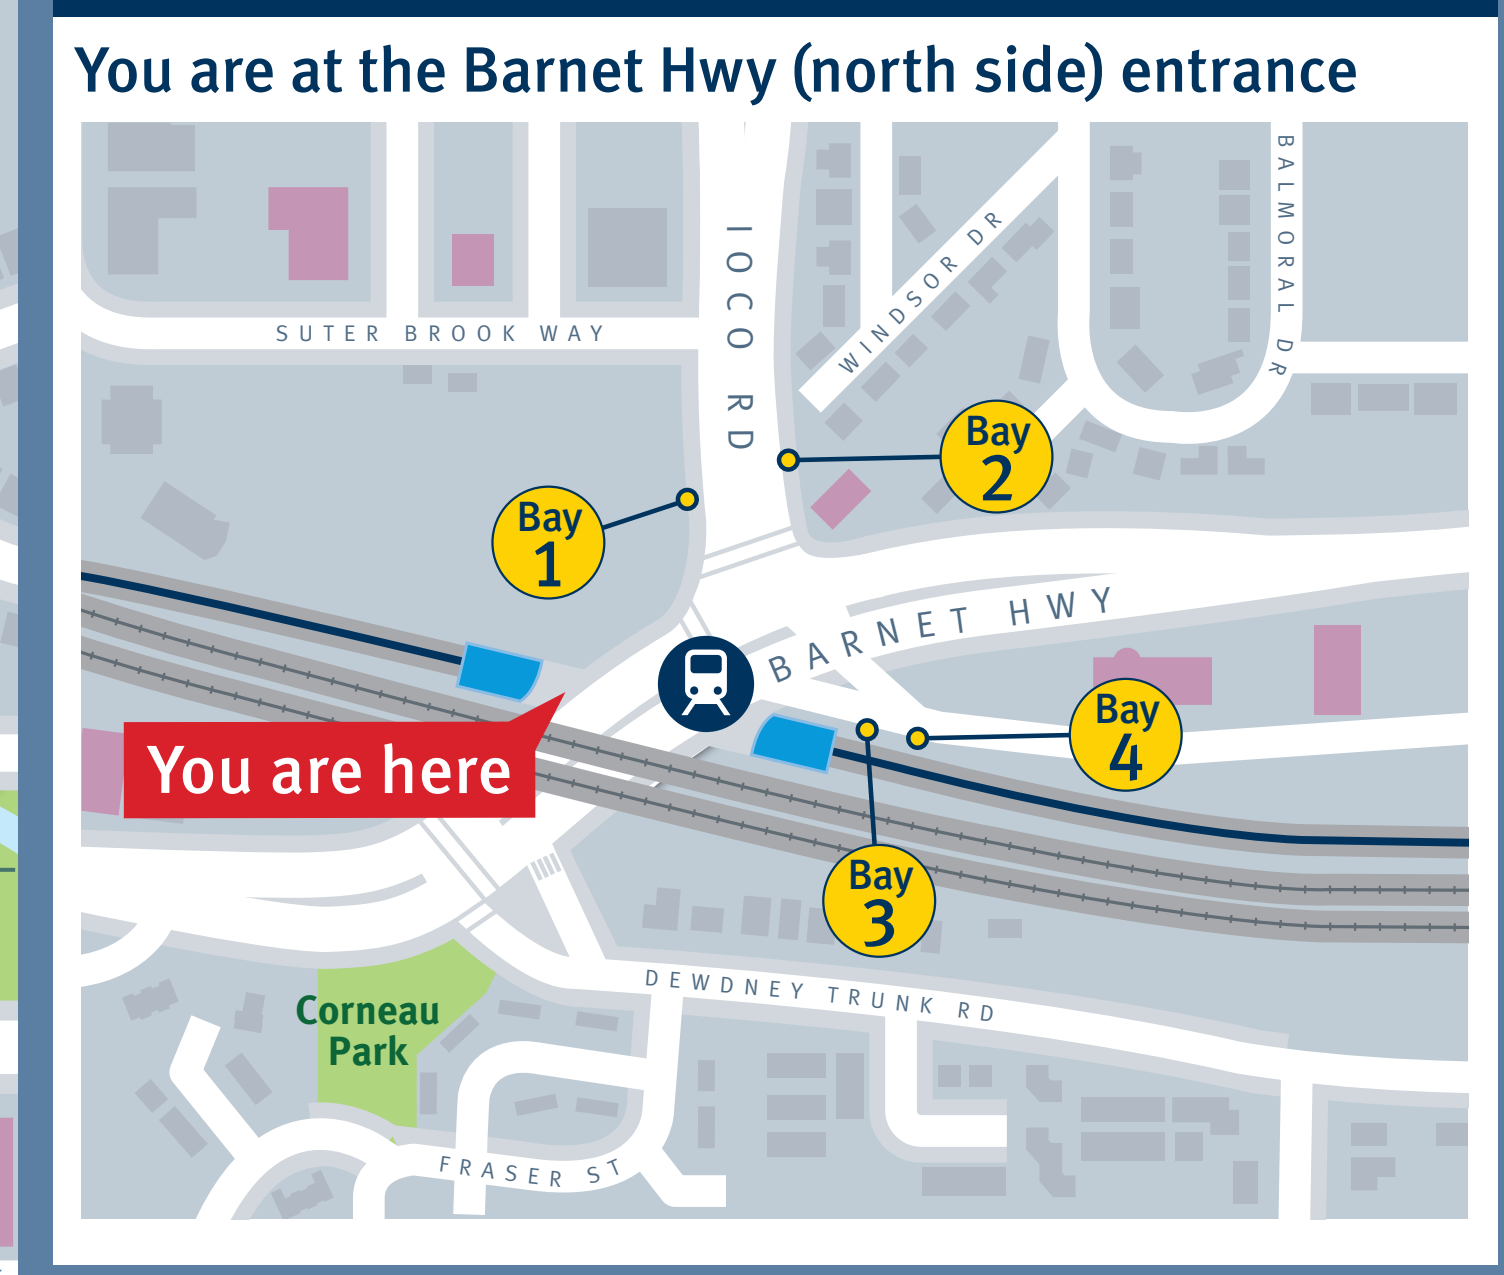

T Walking From Inlet Centre Station

Legend

- SkyTrain Station
- Station Entrance
- Accessible Entrance
- Retail Area
- Points of Interest
- Parks
- SkyTrain Station

Destination Finder

| | | | |
|-------------------------------|----|-------------------------------|------------|
| Brookside Park | E3 | Noons Creek Hatchery | B2 |
| City Hall | B3 | Old Orchard Park | A1 |
| Coquitlam Crunch Trailhead | A6 | Pinnacle Creek Ravine | F5 |
| Corneau Park | D3 | Pioneer Memorial Park | B3 |
| Eagle Ridge Elementary School | A5 | Port Moody Fire Department | B3 |
| Eagle Ridge Hospital | A4 | Port Moody Public Library | B3 |
| Eagle Ridge Park | C6 | Port Moody Recreation Complex | B3 |
| Inlet Park | C1 | Scott Creek Linear Park | A6 |
| Inlet Park Soccer Field | C1 | Scott Creek Middle School | A6 |
| Inlet Theatre | B3 | Shoreline Trail | C1, B2, A2 |
| James Park | E2 | Trasolini Soccer Field | B3 |
| Moody Middle School | E1 | | |